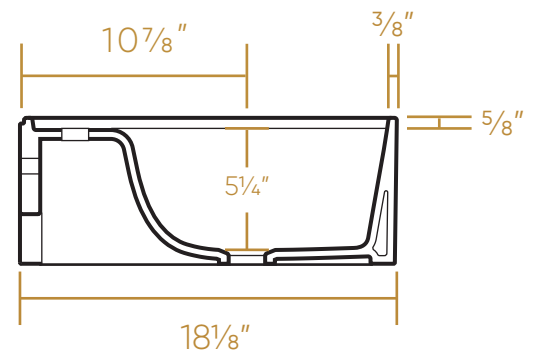

WHITEHAUS COLLECTION

B-RA65

TOP

FRONT

BACK

SIDE

50 lbs.

NOTE: Available with a widespread (3H) or single-hole (1H) faucet drilling.