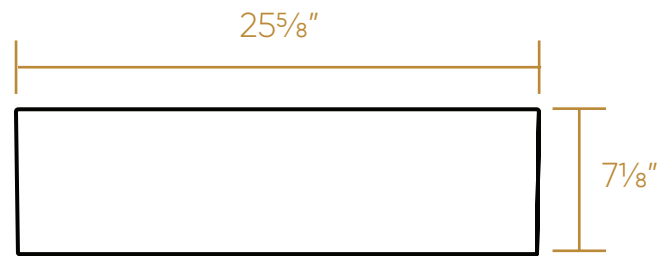

WHITEHAUS COLLECTION

B-RA65

TOP

FRONT

BACK

SIDE

50 lbs.

NOTE: Available with a widespread (3H) or single-hole (1H) faucet drilling.