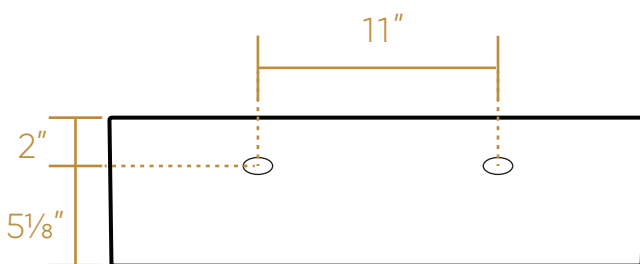

WHITEHAUS COLLECTION

B-RA65

TOP

FRONT

BACK

SIDE

50 lbs.

NOTE: Available with a widespread (3H) or single-hole (1H) faucet drilling.