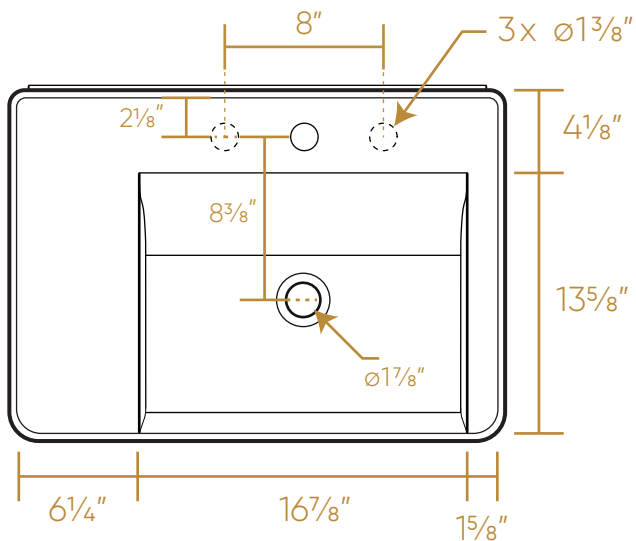

WHITEHAUS COLLECTION

B-RA65

TOP

FRONT

BACK

SIDE

50 lbs.

NOTE: Available with a widespread (3H) or single-hole (1H) faucet drilling.