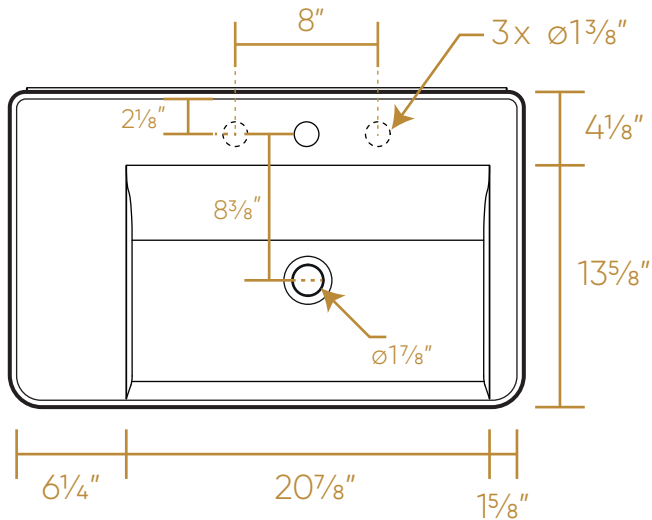

WHITEHAUS COLLECTION

B-RA75

TOP

FRONT

BACK

SIDE

53 lbs.

NOTE: Available with a widespread (3H) or single-hole (1H) faucet drilling.