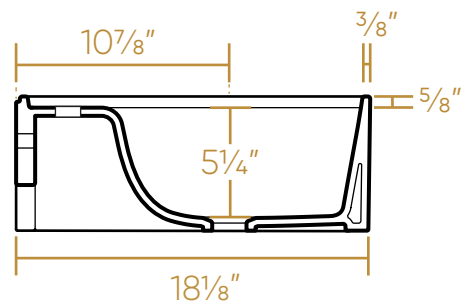

WHITEHAUS COLLECTION

B-RA75

TOP

FRONT

BACK

SIDE

53 lbs.

NOTE: Available with a widespread (3H) or single-hole (1H) faucet drilling.