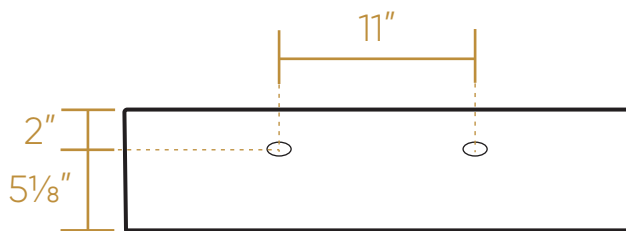

WHITEHAUS COLLECTION

B-RA75

TOP

FRONT

BACK

SIDE

53 lbs.

NOTE: Available with a widespread (3H) or single-hole (1H) faucet drilling.