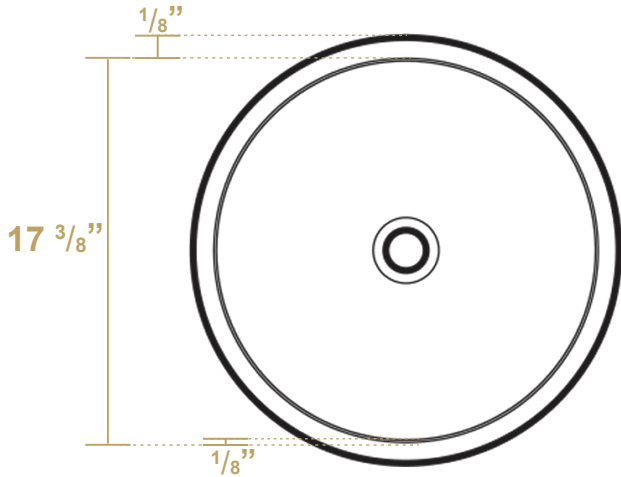

B-SH01

Overall Dimensions

19 5/8" dia. x 5 1/2"

Inside Dimensions

17 3/8" dia. x 4 3/4"

Britannia

LIVE WITH STYLE!