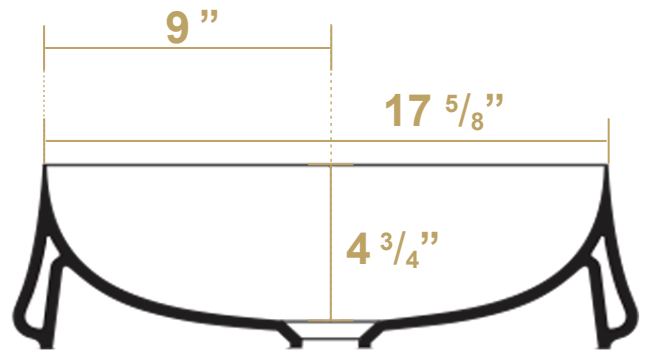

B-SH01

Overall Dimensions

19 5/8" dia. x 5 1/2"

Inside Dimensions

17 3/8" dia. x 4 3/4"

Britannia

LIVE WITH STYLE!