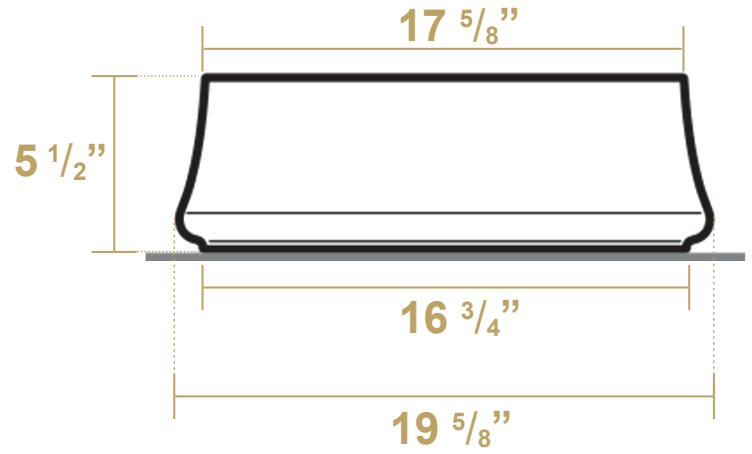

B-SH01

Overall Dimensions

19 5/8" dia. x 5 1/2"

Inside Dimensions

17 3/8" dia. x 4 3/4"

Britannia

LIVE WITH STYLE!