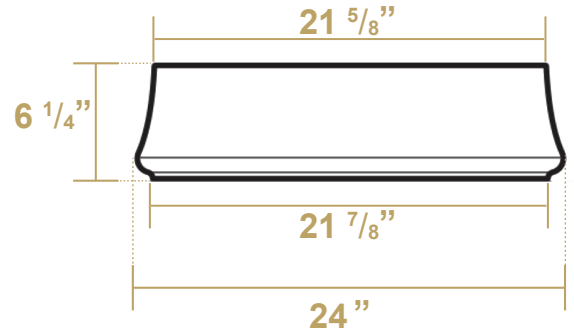

B-SH09

Overall Dimensions

24" x 17" x 6 1/4"

Inside Dimensions

21 1/4" x 9 1/2" x 4 1/2"

Britannia

LIVE WITH STYLE!