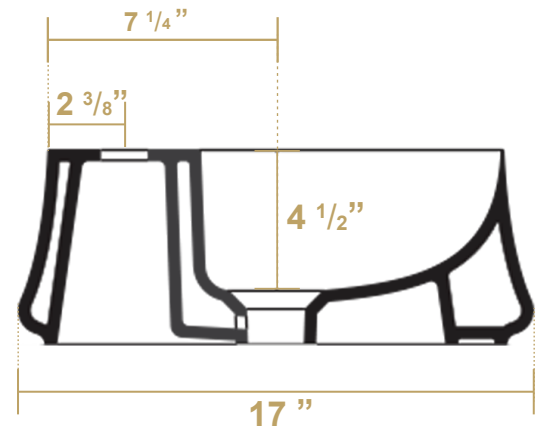

B-SH09

Overall Dimensions

24" x 17" x 6 1/4"

Inside Dimensions

21 1/4" x 9 1/2" x 4 1/2"

Britannia

LIVE WITH STYLE!