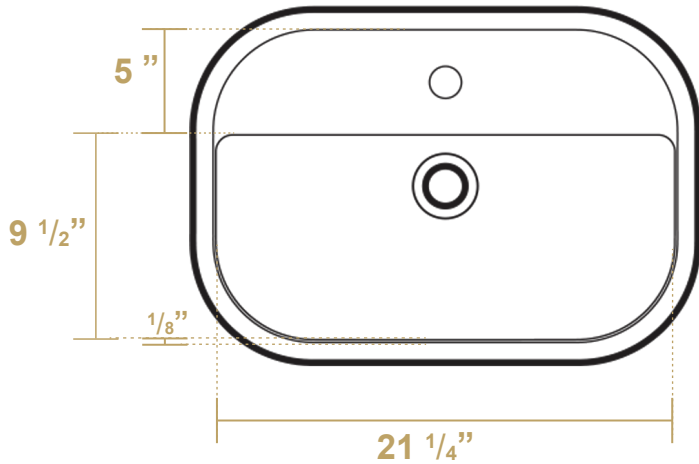

B-SH09

Overall Dimensions

24" x 17" x 6 1/4"

Inside Dimensions

21 1/4" x 9 1/2" x 4 1/2"

Britannia

LIVE WITH STYLE!