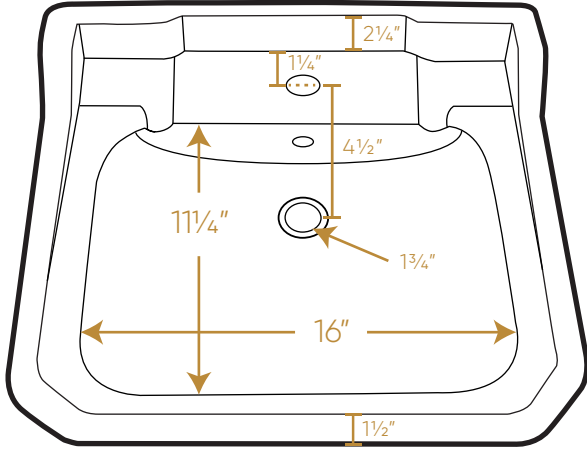

## B112M-P

TOP

BACK

FRONT

SIDE

56 lbs.

LIVE WITH STYLE!

P.O. Box 26064, West Haven, CT USA 06516 • [Toll Free Phone]: 800.527.6690  
info@whitehauscollection.com • whitehauscollection.com