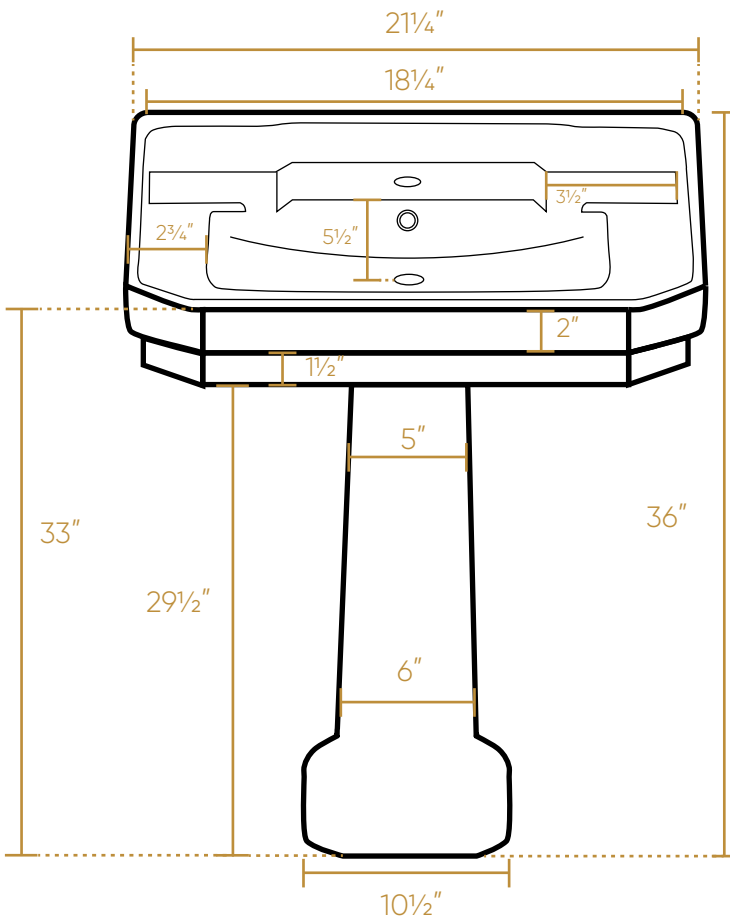

## B112M-P

TOP

BACK

FRONT

SIDE

56 lbs.

LIVE WITH STYLE!

P.O. Box 26064, West Haven, CT USA 06516 • [Toll Free Phone]: 800.527.6690  
info@whitehauscollection.com • whitehauscollection.com