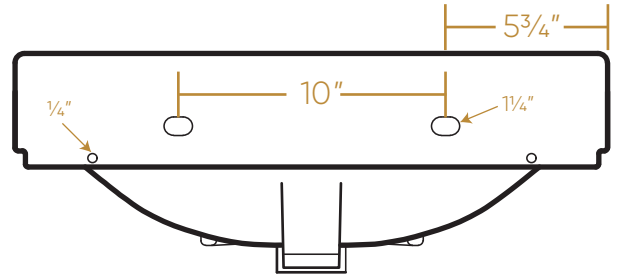

## B112M-P

TOP

BACK

FRONT

SIDE

56 lbs.

LIVE WITH STYLE!

P.O. Box 26064, West Haven, CT USA 06516 • [Toll Free Phone]: 800.527.6690  
info@whitehauscollection.com • whitehauscollection.com