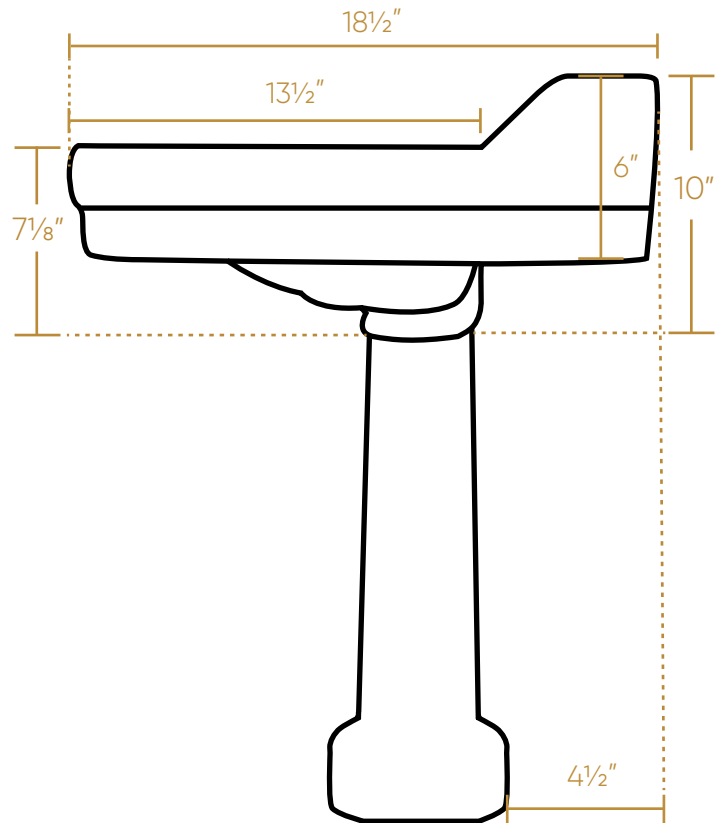

## B112M-P

TOP

BACK

FRONT

SIDE

56 lbs.

LIVE WITH STYLE!

P.O. Box 26064, West Haven, CT USA 06516 • [Toll Free Phone]: 800.527.6690  
info@whitehauscollection.com • whitehauscollection.com