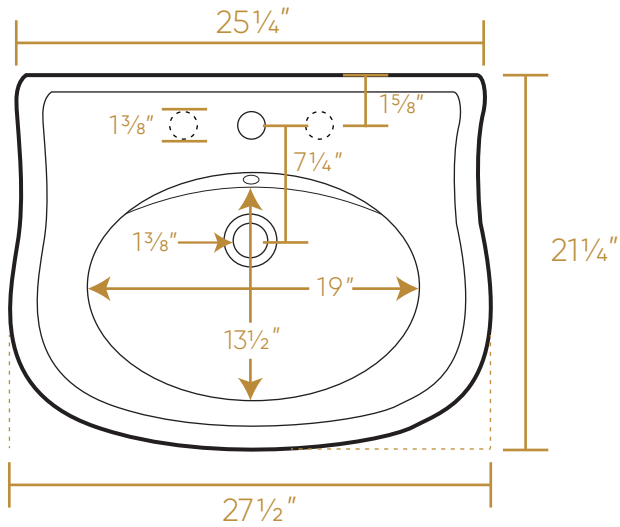

WHITEHAUS COLLECTION

LA10-LA03

TOP

FRONT

BACK

L x W x H

Overall Dimensions

27 1/2" x 21 1/4" x 34"

Inside Bowl Dimensions

19" x 13 1/2" x 6 1/4"

77 lbs.

NOTE: Available with a widespread (3H) or single-hole (1H) faucet drilling.

LIVE WITH STYLE!

P.O. Box 26064, West Haven, CT USA 06516 • [Toll Free Phone]: 800.527.6690
info@whitehauscollection.com • whitehauscollection.com