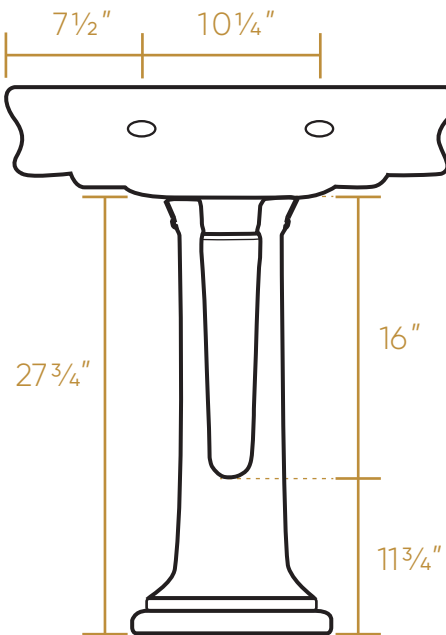

WHITEHAUS COLLECTION

LA10-LA03

TOP

FRONT

BACK

L x W x H

Overall Dimensions

27 1/2" x 21 1/4" x 34"

Inside Bowl Dimensions

19" x 13 1/2" x 6 1/4"

77 lbs.

NOTE: Available with a widespread (3H) or single-hole (1H) faucet drilling.

LIVE WITH STYLE!

P.O. Box 26064, West Haven, CT USA 06516 • [Toll Free Phone]: 800.527.6690
info@whitehauscollection.com • whitehauscollection.com