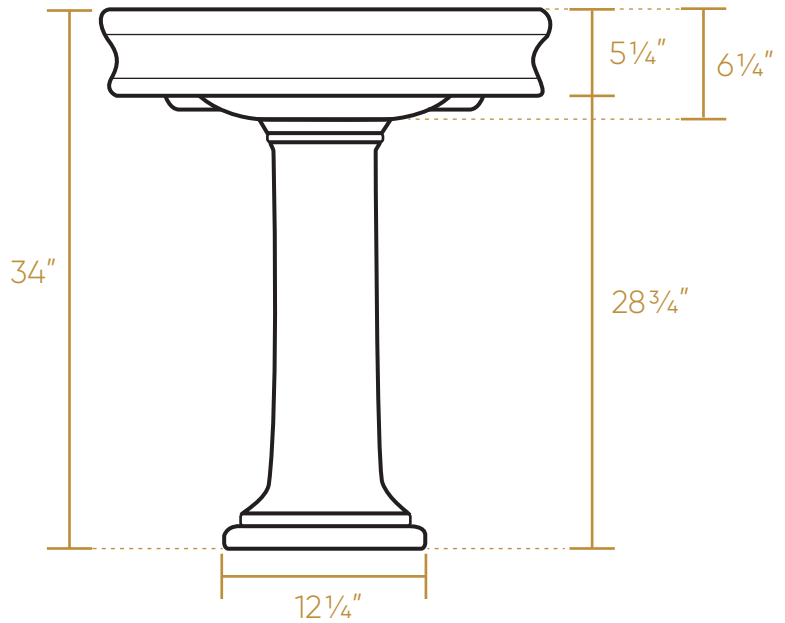

WHITEHAUS COLLECTION

LA10-LA03

TOP

FRONT

BACK

L x W x H

Overall Dimensions

27 1/2" x 21 1/4" x 34"

Inside Bowl Dimensions

19" x 13 1/2" x 6 1/4"

77 lbs.

NOTE: Available with a widespread (3H) or single-hole (1H) faucet drilling.

LIVE WITH STYLE!

P.O. Box 26064, West Haven, CT USA 06516 • [Toll Free Phone]: 800.527.6690
info@whitehauscollection.com • whitehauscollection.com