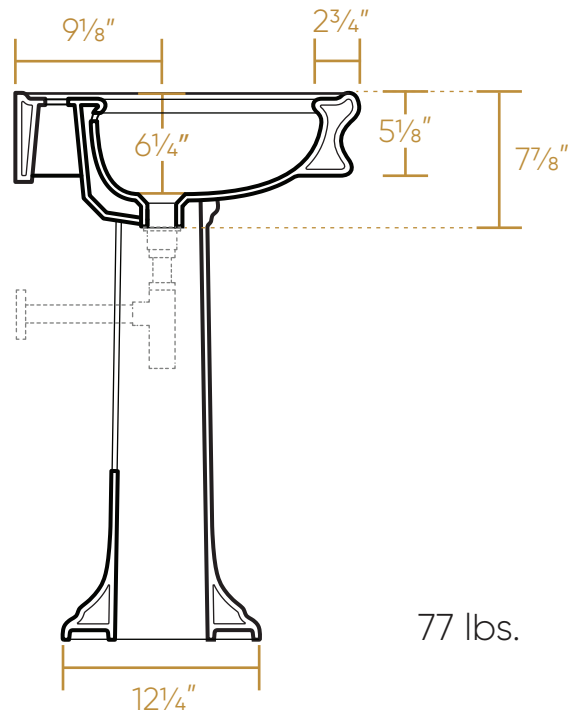

## LA10-LA03

TOP

FRONT

BACK

SIDE

77 lbs.

NOTE: Available with a widespread (3H) or single-hole (1H) faucet drilling.

LIVE WITH STYLE!