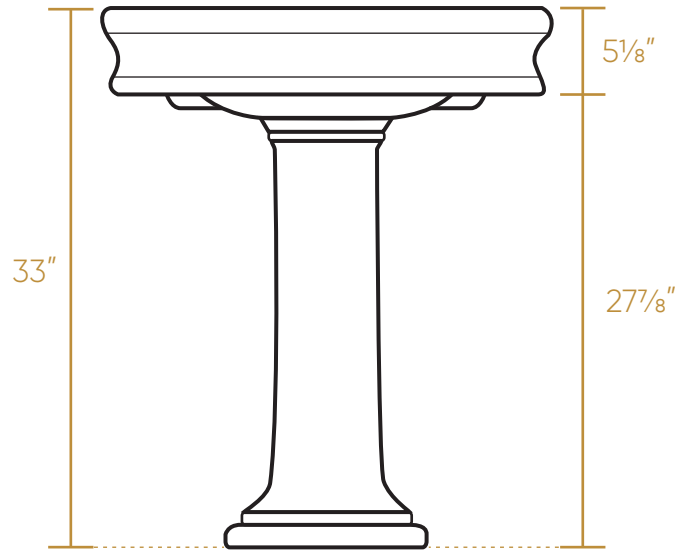

## LA10-LA03

TOP

FRONT

BACK

SIDE

77 lbs.

NOTE: Available with a widespread (3H) or single-hole (1H) faucet drilling.

LIVE WITH STYLE!