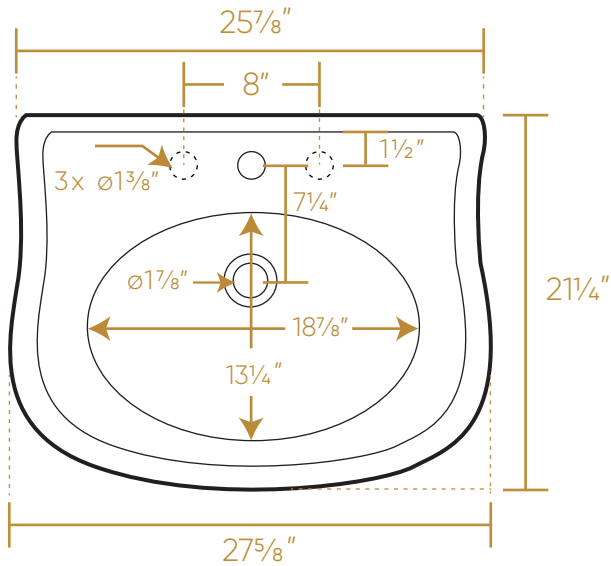

## LA10-LA03

TOP

FRONT

BACK

SIDE

77 lbs.

NOTE: Available with a widespread (3H) or single-hole (1H) faucet drilling.

LIVE WITH STYLE!