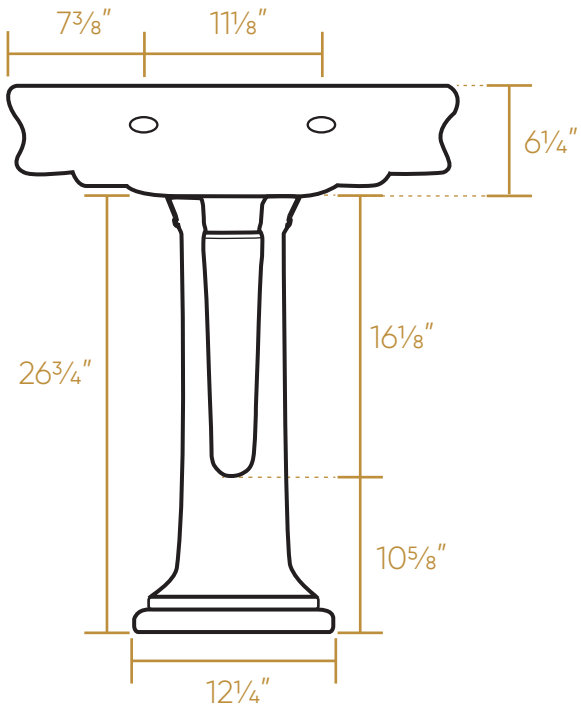

## LA10-LA03

TOP

FRONT

BACK

SIDE

77 lbs.

NOTE: Available with a widespread (3H) or single-hole (1H) faucet drilling.

LIVE WITH STYLE!