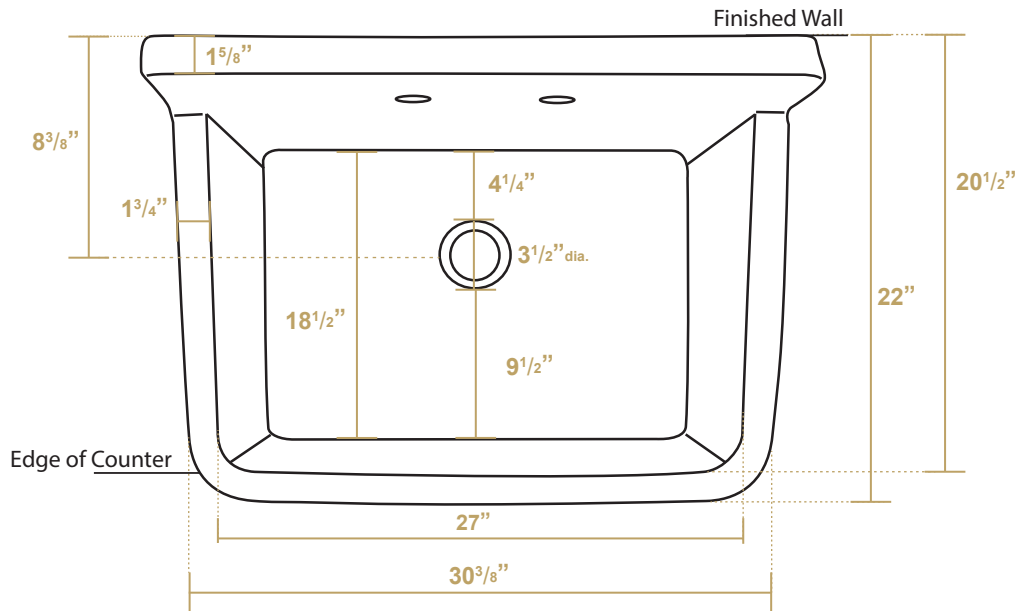

OFCH2230

TOP

FRONT

Overall Dimensions

$30\frac{3}{8}$ " x 22 " x 15 "

Inside Bowl Dimensions

27 " x $18\frac{1}{2}$ " x $7\frac{3}{4}$ "

75 lbs.

As Whitehaus Collection® Farmhaus Fireclay Sinks are individually handmade, sink sizes can vary and all dimensions are approximate. We strongly recommend that your sink be supplied to your cabinetmaker prior to the fabrication of your kitchen cabinets and countertops. Cutouts are not to be made until they are checked against your sink. Whitehaus Collection® recommends the use of a protective grid in the bottom of the sink to avoid potential scuffing from heavy-duty cookware.

LIVE WITH STYLE!