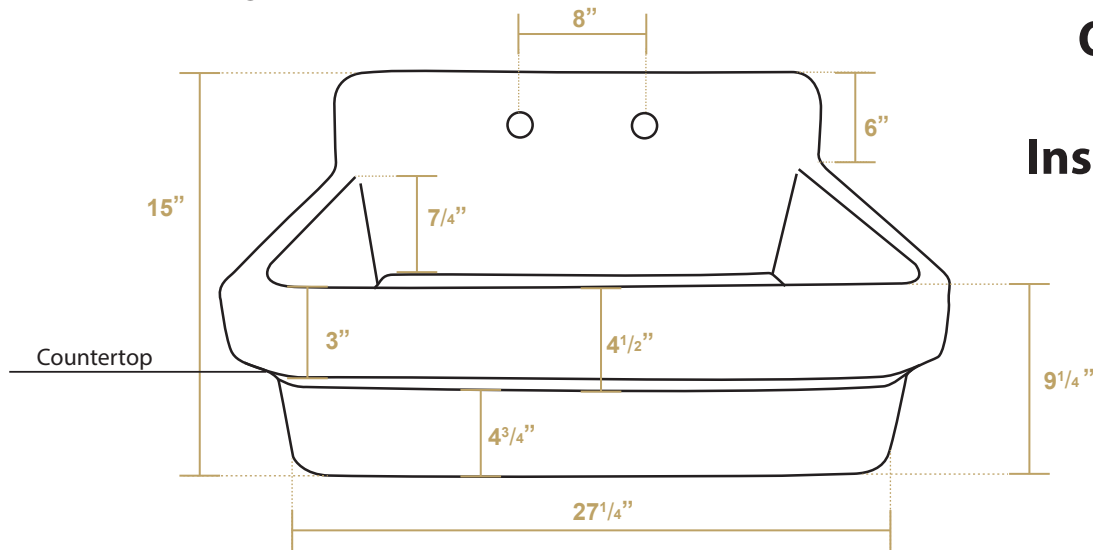

### Overall Dimensions

$30\frac{3}{8}$ " x  $22$ " x  $15$ "

### Inside Bowl Dimensions

$27$ " x  $18\frac{1}{2}$ " x  $7\frac{3}{4}$ "

75 lbs.

As Whitehaus Collection® Farmhaus Fireclay Sinks are individually handmade, sink sizes can vary and all dimensions are approximate. We strongly recommend that your sink be supplied to your cabinetmaker prior to the fabrication of your kitchen cabinets and countertops. Cutouts are not to be made until they are checked against your sink. Whitehaus Collection® recommends the use of a protective grid in the bottom of the sink to avoid potential scuffing from heavy-duty cookware.