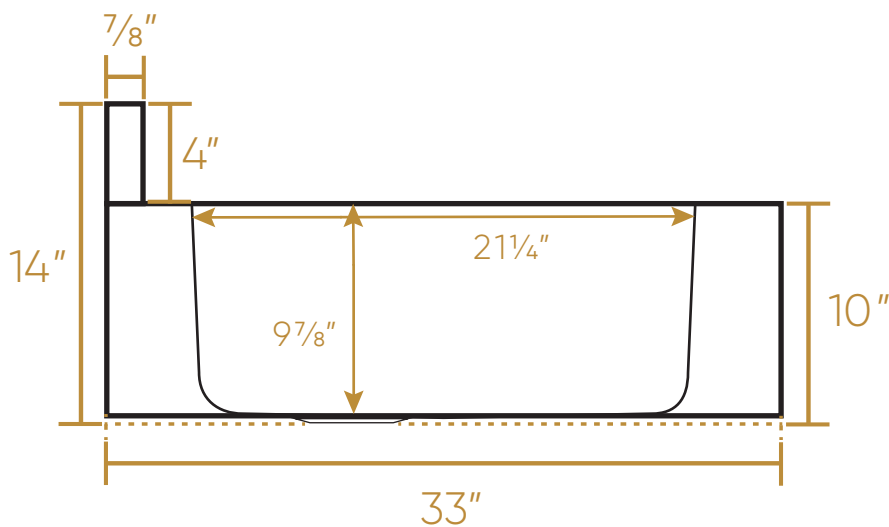

WHITEHAUS COLLECTION

WCDD-3325FC

TOP

SIDE

L x W x H

Overall Dimensions

33" x 25 1/8" x 14"

Inside Bowl Dimensions

21 1/4" x 18 1/2" x 9 7/8"

34 lbs.

LIVE WITH STYLE!