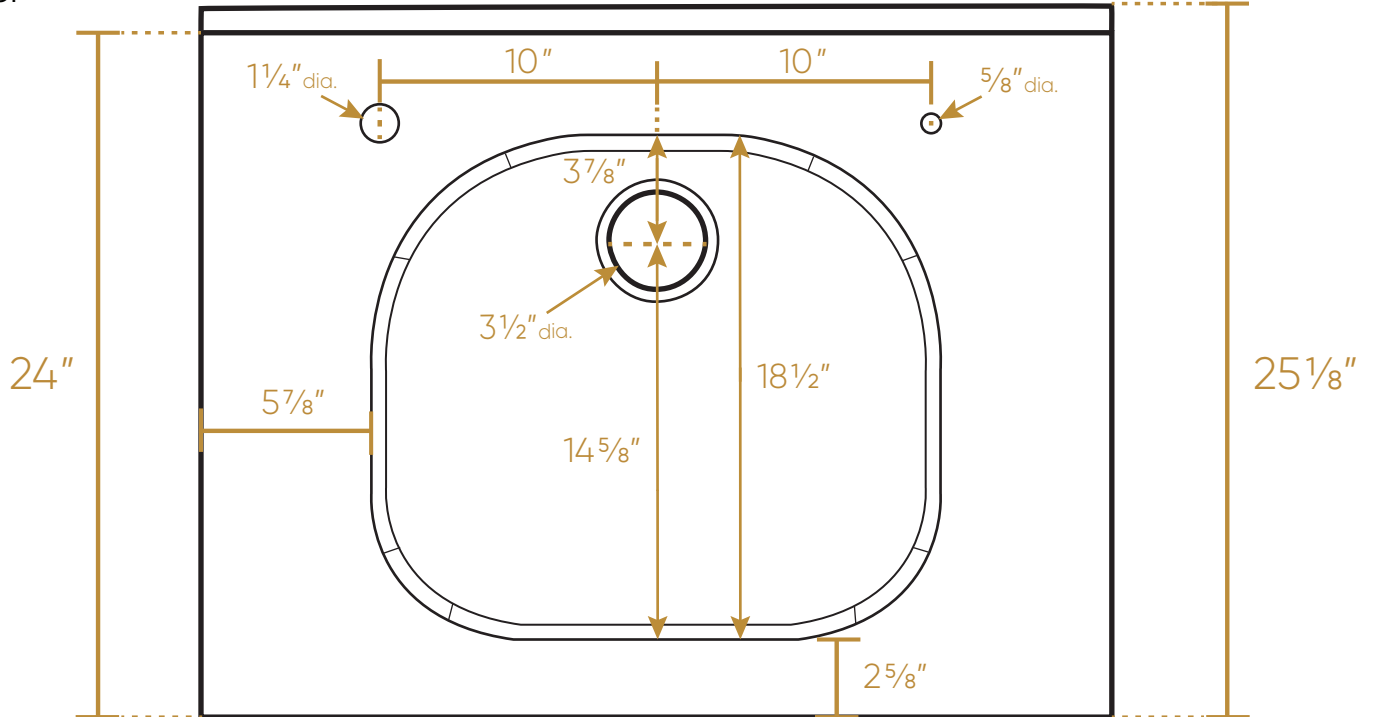

WHITEHAUS COLLECTION

WCDD-3325FC

TOP

SIDE

L x W x H

Overall Dimensions

33" x 25 1/8" x 14"

Inside Bowl Dimensions

21 1/4" x 18 1/2" x 9 7/8"

34 lbs.

LIVE WITH STYLE!