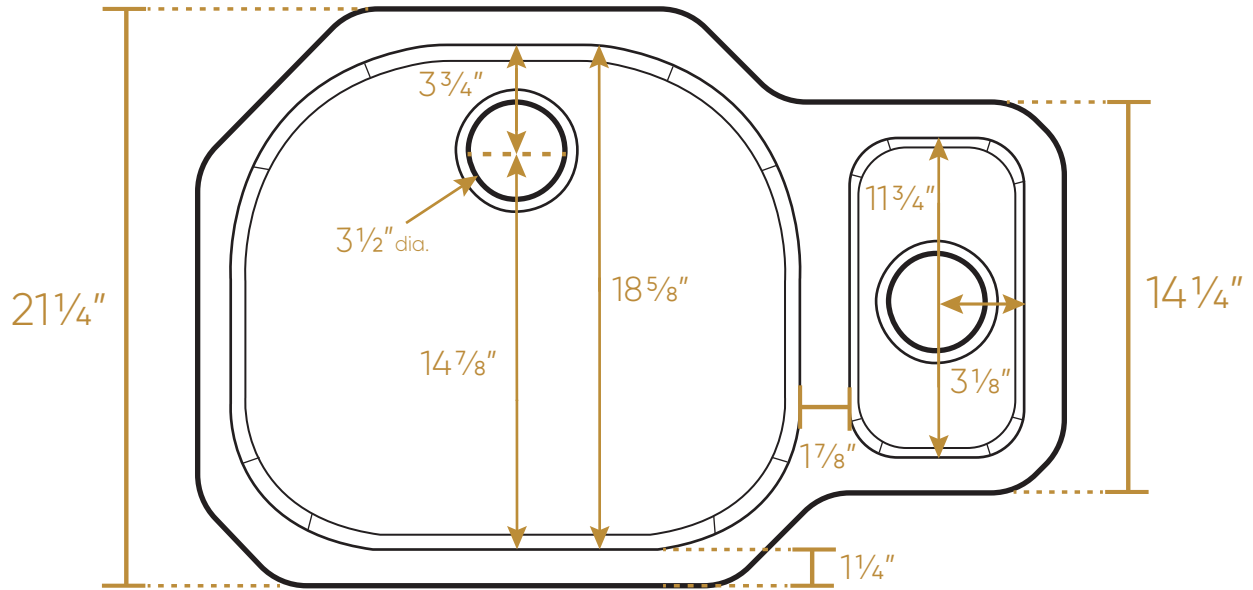

WHITEHAUS COLLECTION

WCDS-3019DBUM

TOP

FRONT

L x W x H

Overall Dimensions

12 lbs.

31 7/8" x 21 1/4" x 8 1/8"

Large Bowl Dimensions

19 1/4" x 18 5/8" x 8"

Small Bowl Dimensions

6 1/4" x 11 3/4" x 4 3/4"

LIVE WITH STYLE!