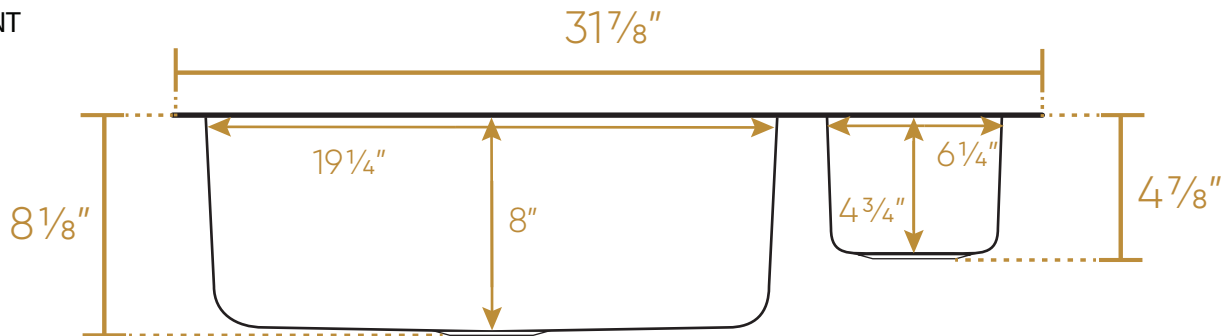

WHITEHAUS COLLECTION

WCDS-3019DBUM

TOP

FRONT

L x W x H

Overall Dimensions

12 lbs.

31 7/8" x 21 1/4" x 8 1/8"

Large Bowl Dimensions

19 1/4" x 18 5/8" x 8"

Small Bowl Dimensions

6 1/4" x 11 3/4" x 4 3/4"

LIVE WITH STYLE!