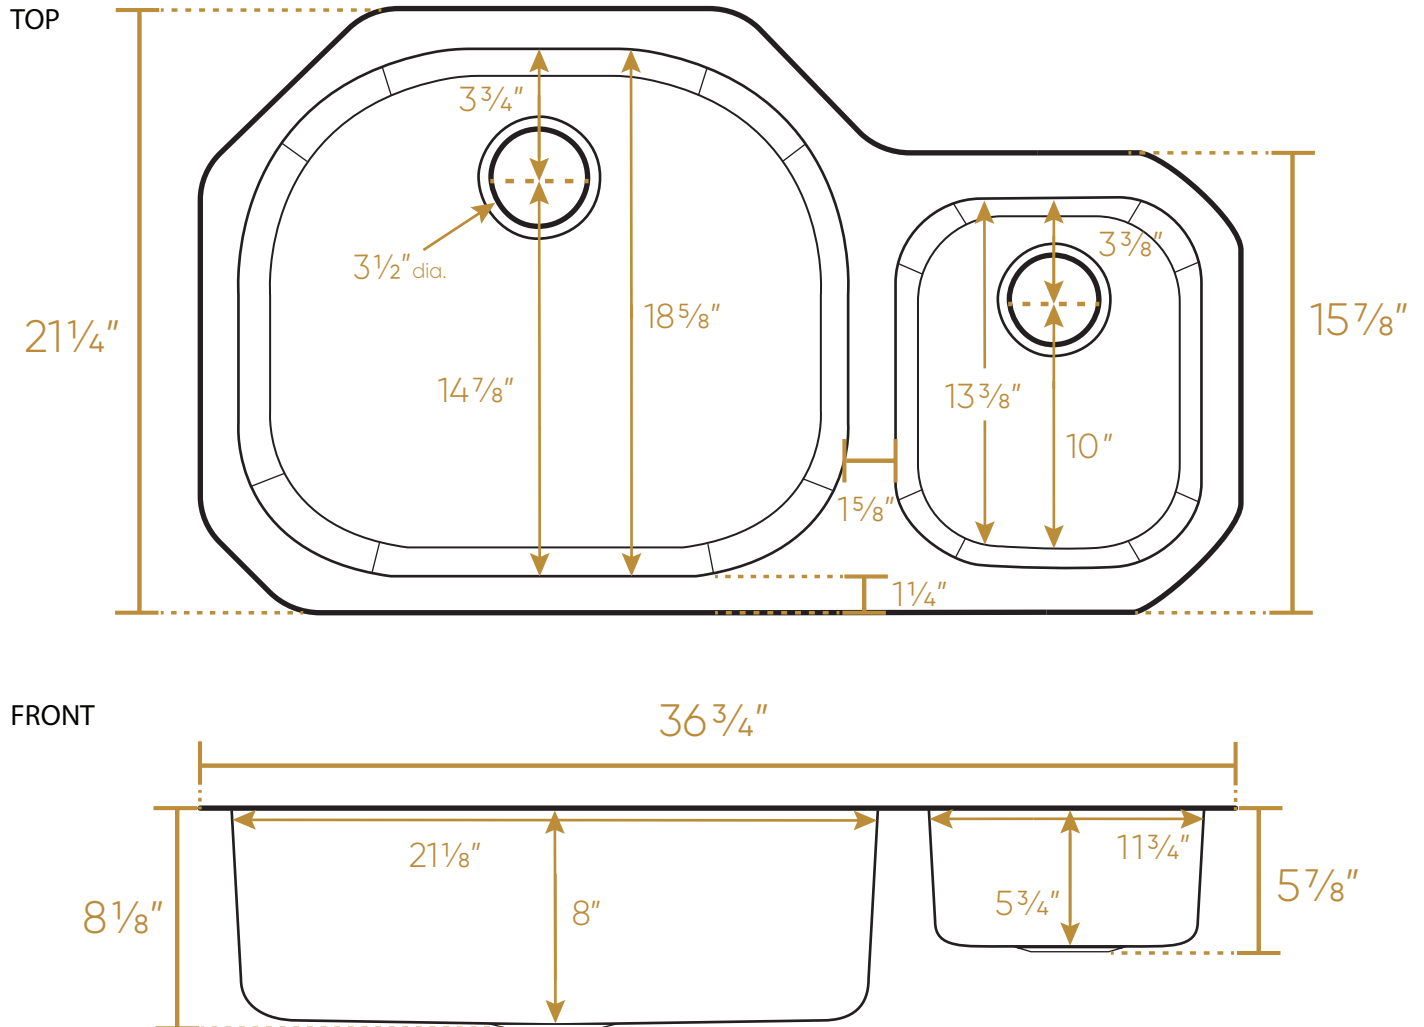

## WCDS-3419DBUM

L x W x H

Overall Dimensions

36 3/4" x 21 1/4" x 8 1/8"

13 lbs.

Large Bowl Dimensions

21 1/8" x 18 5/8" x 8"

Small Bowl Dimensions

11 3/4" x 13 3/8" x 5 3/4"

LIVE WITH STYLE!