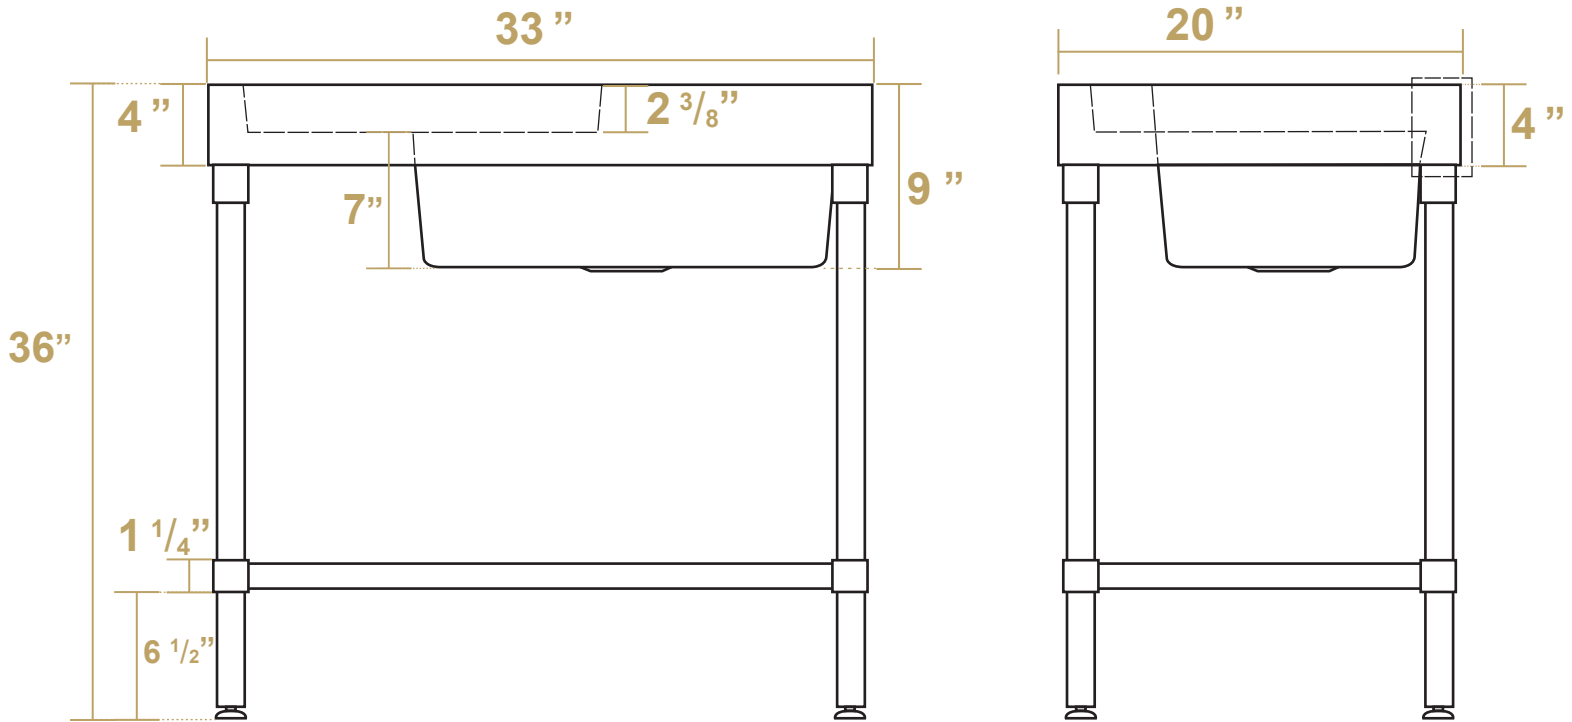

# WH33209-LEG-NP

FRONT

SIDE

TOP

LIVE WITH STYLE!