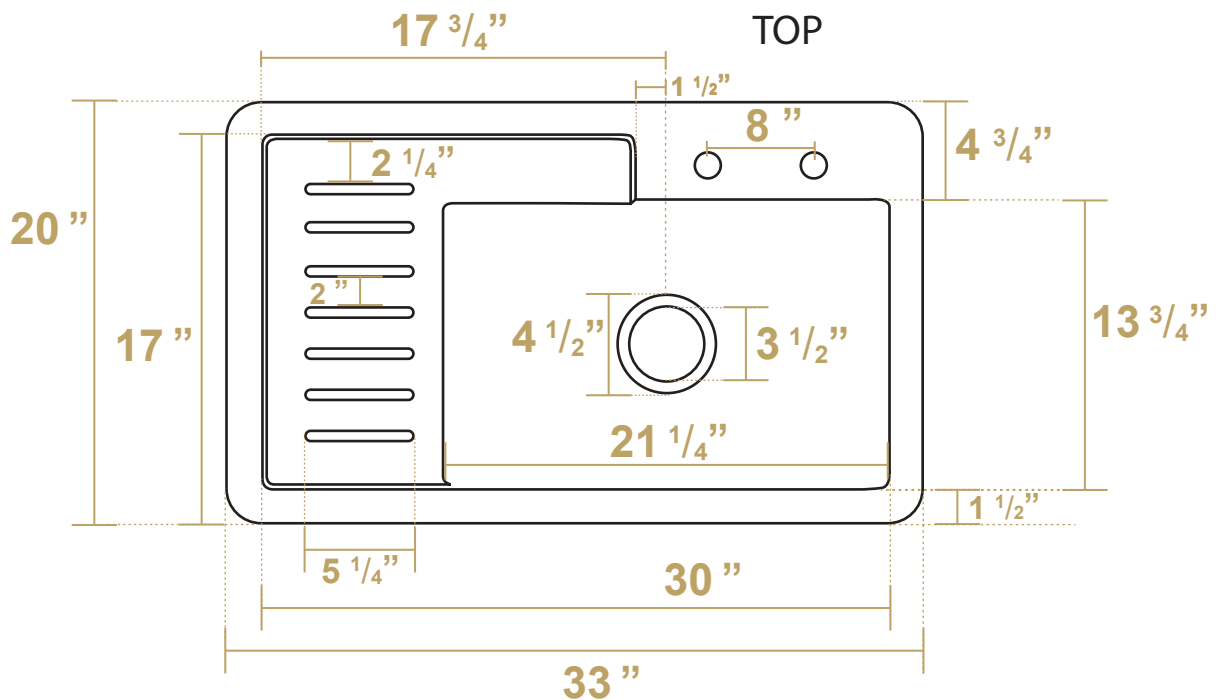

# WH33209-LEG-NP

FRONT

SIDE

TOP

LIVE WITH STYLE!