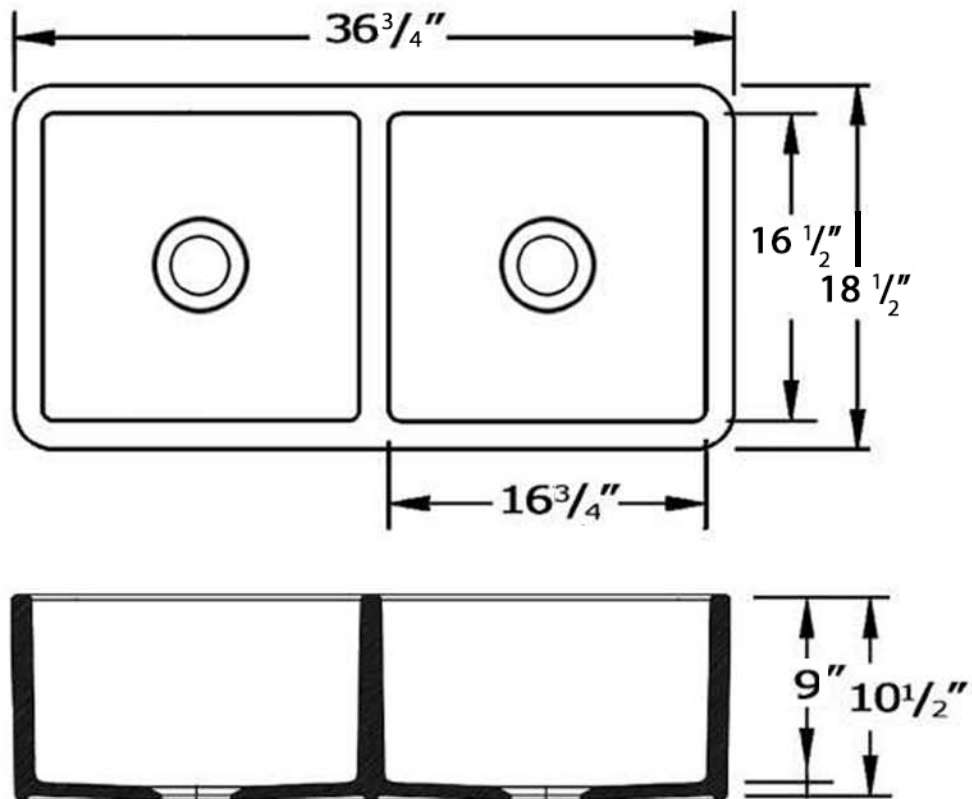

WH3719

*As Whitehaus Collection® Farmhaus Fireclay Sinks are individually handmade, sink sizes can vary and all dimensions are approximate. We strongly recommend that your sink be supplied to your cabinetmaker prior to the fabrication of your kitchen cabinets and countertops. Cutouts are not to be made until they are checked against your sink. Whitehaus Collection® recommends the use of a protective grid in the bottom of the sink to avoid potential scuffing from heavy-duty cookware.