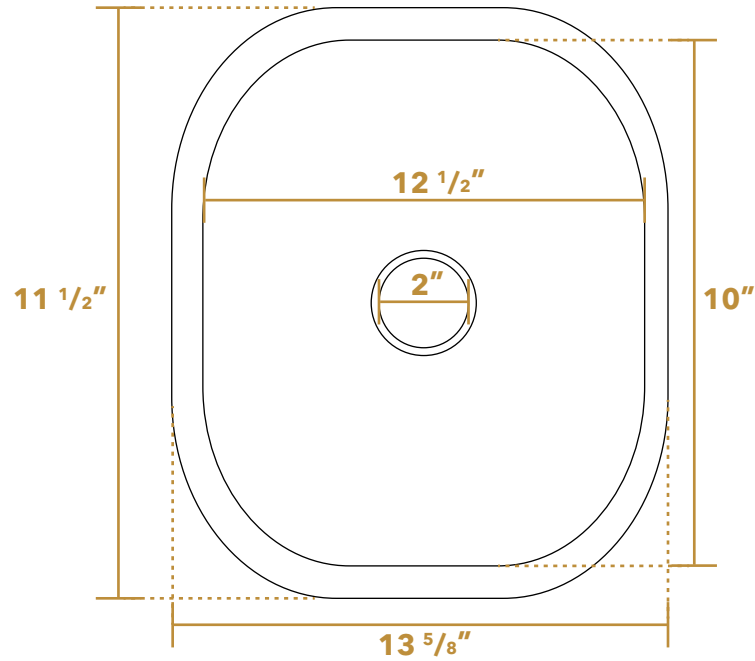

 **Whitehaus**<sup>®</sup>

**WH690ABB**

corner radius 2 1/2"

TOP

SIDE

**LIVE WITH STYLE!**

P.O. Box 26064, West Haven, CT USA 06516 • [P]: 203.479.8466 • [F]: 203.479.8477  
[Toll Free Phone]: 800.527.6690 • [Toll Free Fax]: 800.694.4837 • [info@WhitehausCollection.com](mailto:info@WhitehausCollection.com)