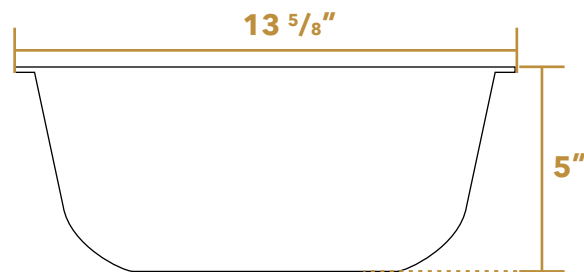

 **Whitehaus**<sup>®</sup>

**WH690ABB**

corner radius 2 1/2"

TOP

SIDE

**LIVE WITH STYLE!**

P.O. Box 26064, West Haven, CT USA 06516 • [P]: 203.479.8466 • [F]: 203.479.8477  
[Toll Free Phone]: 800.527.6690 • [Toll Free Fax]: 800.694.4837 • [info@WhitehausCollection.com](mailto:info@WhitehausCollection.com)