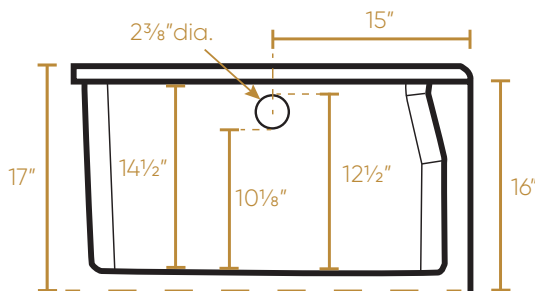

WHITEHAUS
COLLECTION

WHAB6030-R-WH

Capacity: 59.03 gallons (223L)
Weight: 99lbs. with a solid bottom

Dimensions: L x W x H
Overall: 60" x 30" x 17"
Basin Area (top): 55 1/2" x 25 1/2"
Basin Area (bottom): 46 3/4" x 26 1/8"

SIDE

LIVE WITH STYLE!