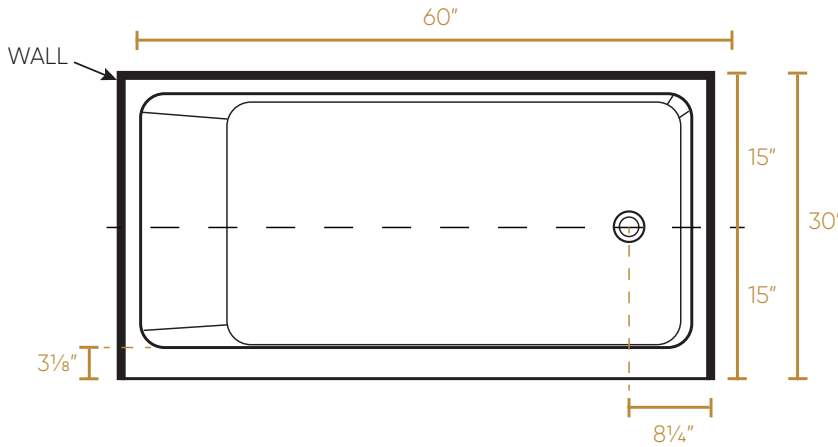

WHITEHAUS  
COLLECTION

WHAB6030-R-WH

TOP

Capacity: 59.03 gallons (223L)  
Weight: 99lbs. with a solid bottom

Dimensions: L x W x H  
Overall: 60" x 30" x 17"  
Basin Area (top): 55 1/2" x 25 1/2"  
Basin Area (bottom): 46 3/4" x 26 1/8"