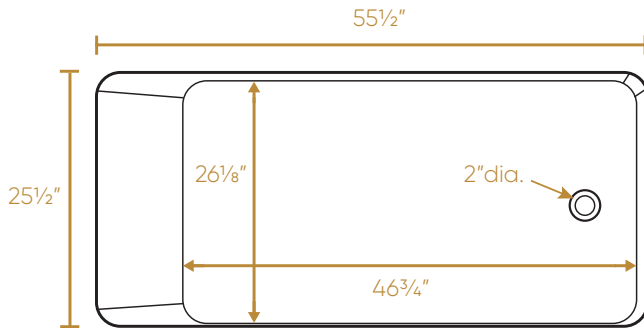

WHITEHAUS  
COLLECTION

WHAB6030-R-WH

TOP

Capacity: 59.03 gallons (223L)  
Weight: 99lbs. with a solid bottom

Dimensions: L x W x H  
Overall: 60" x 30" x 17"  
Basin Area (top): 55 1/2" x 25 1/2"  
Basin Area (bottom): 46 3/4" x 26 1/8"