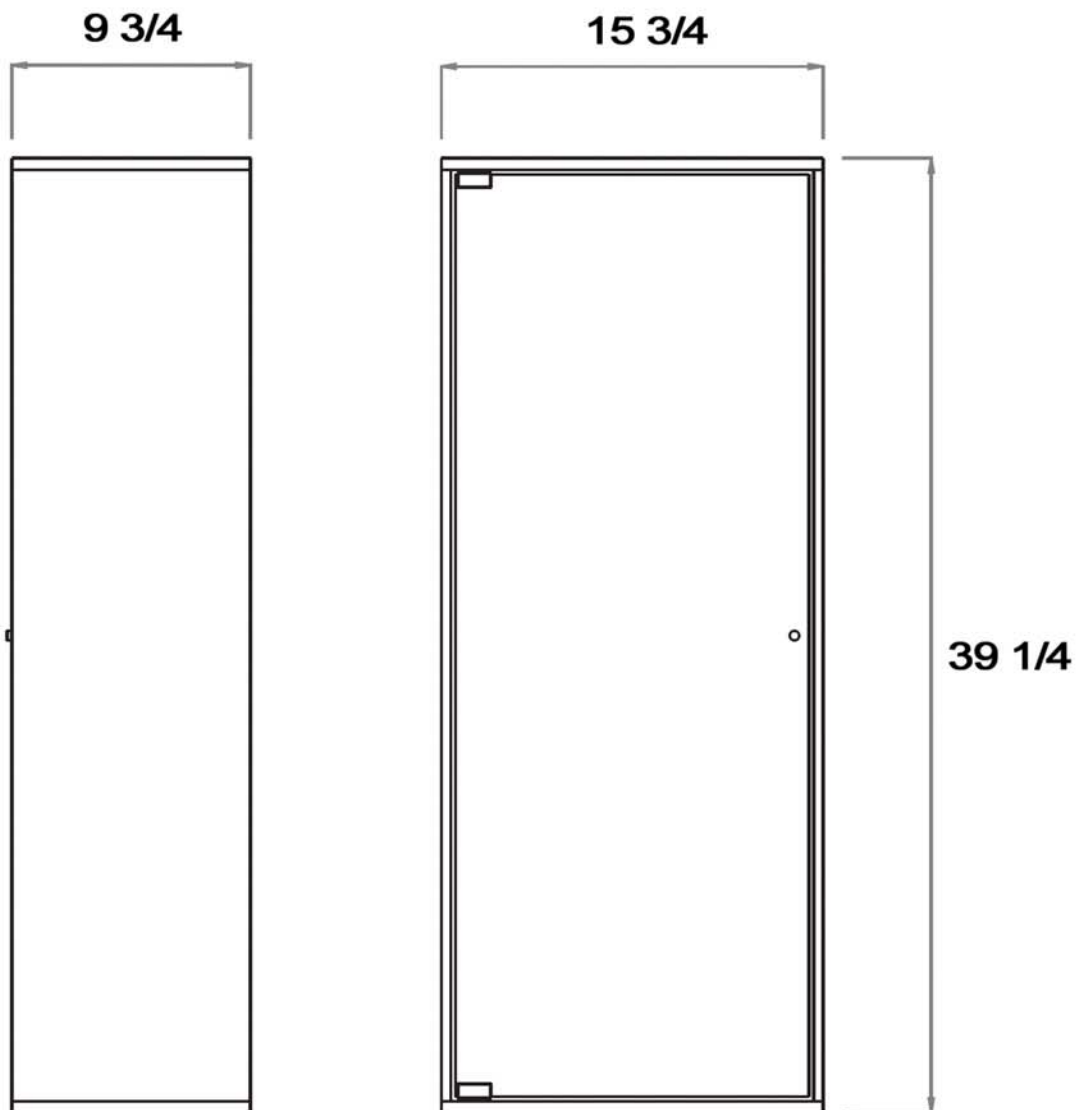

WHITEHAUS[®]
COLLECTION
A Collection of Fine Products

whitehauscollection.com

AERI - WHAEVE02

LIVE WITH STYLE!

589 Boston Post Rd - West Haven, CT 06516 USA - Tel: 203.479.8466 - Fax: 203.479.8477

E-mail: info@whitehauscollection.com - Toll Free Tel: 800.527.6690 - Toll Free Fax: 800.694.4837