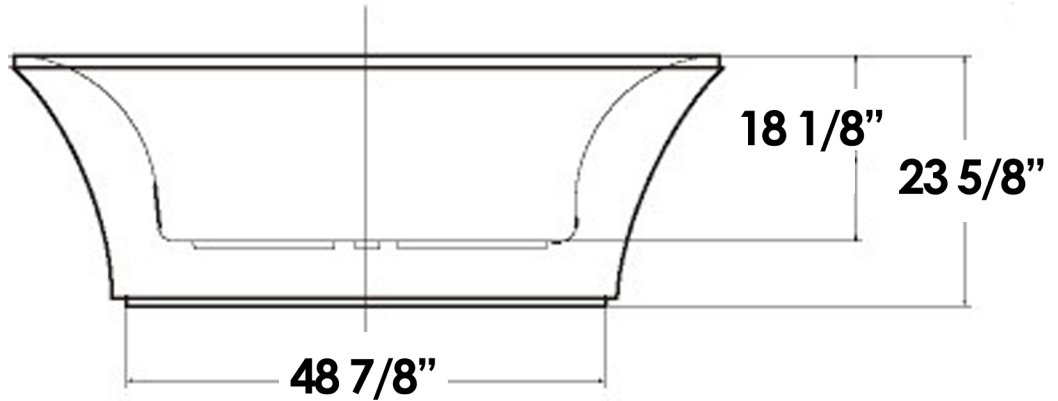

WHBL175BATH

Volume
74 1/2 gallons

LIVE WITH STYLE!