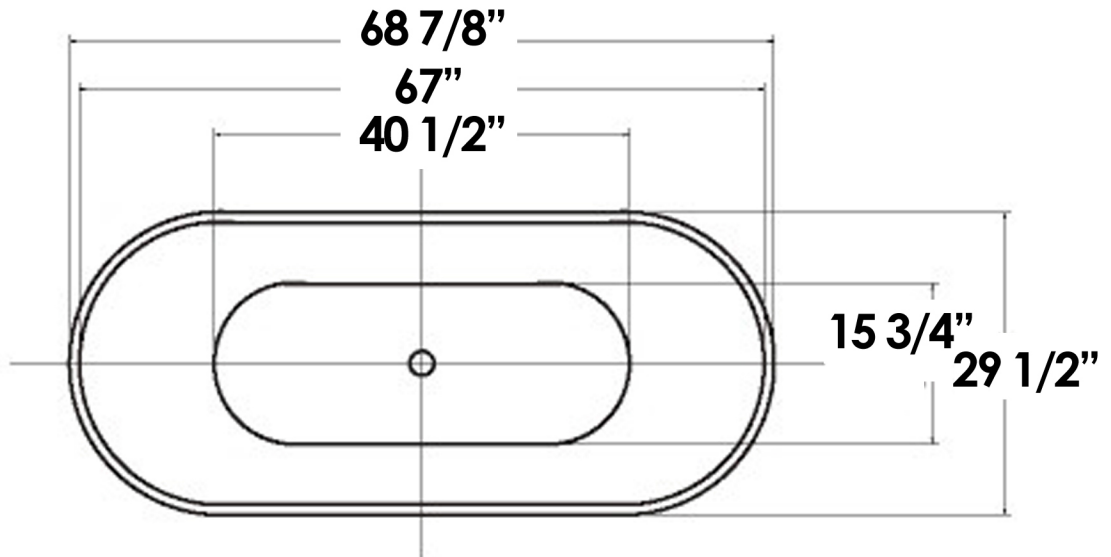

WHBL175BATH

Volume
74 1/2 gallons

LIVE WITH STYLE!