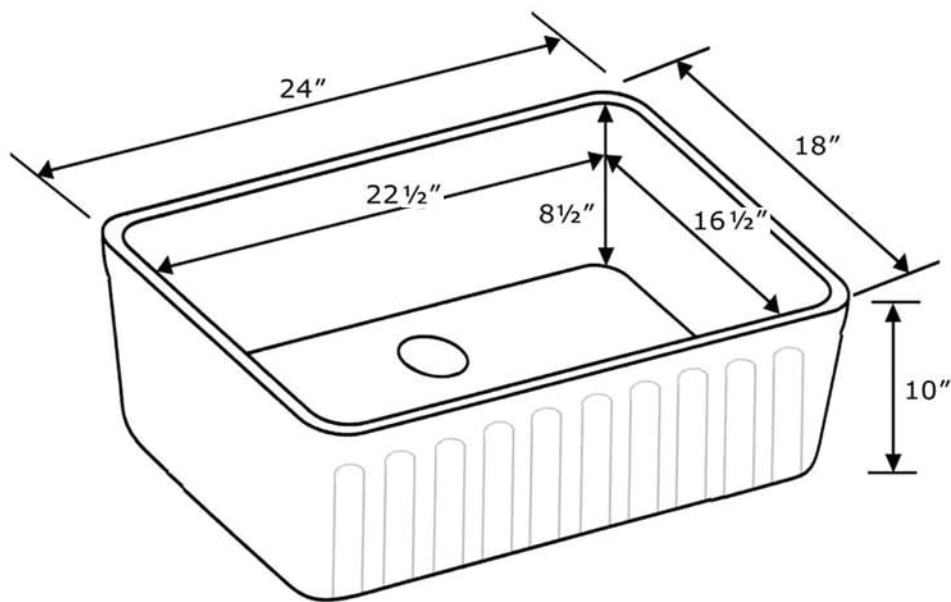

## WHFLATN2418

As Whitehaus Collection® Farmhaus Fireclay Sinks are individually handmade, sink sizes can vary and all dimensions are approximate. We strongly recommend that your sink be supplied to your cabinetmaker prior to the fabrication of your kitchen cabinets and countertops. Cutouts are not to be made until they are checked against your sink. Whitehaus Collection® recommends the use of a protective grid in the bottom of the sink to avoid potential scuffing from heavy-duty cookware.