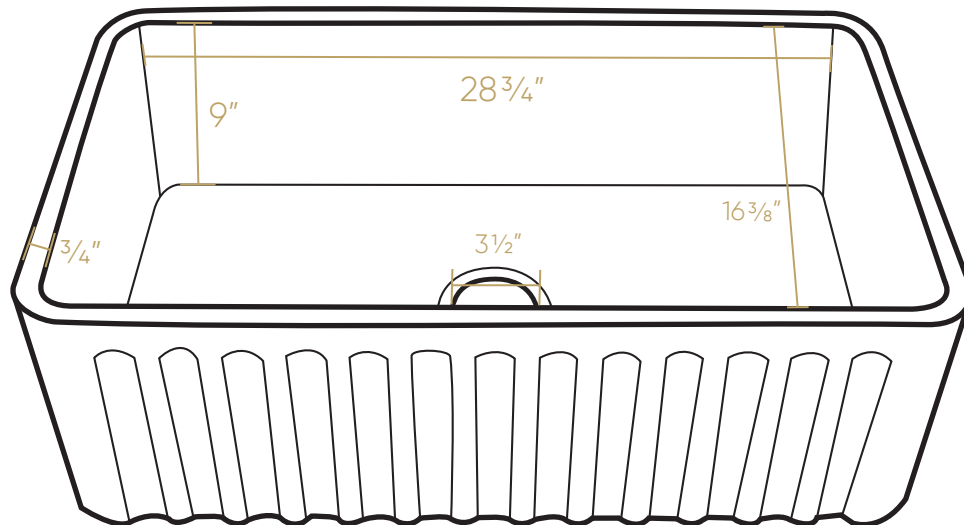

WHITEHAUS COLLECTION

WHFLGO3018

Side B

As Whitehaus Collection Farmhaus Fireclay Sinks are individually handmade, sink sizes can vary and all dimensions are approximate. We strongly recommend that your sink be supplied to your cabinetmaker prior to the fabrication of your kitchen cabinets and countertops. Cutouts are not to be made until they are checked against your sink. Whitehaus Collection recommends the use of a protective grid in the bottom of the sink to avoid potential scuffing from heavy-duty cookware.