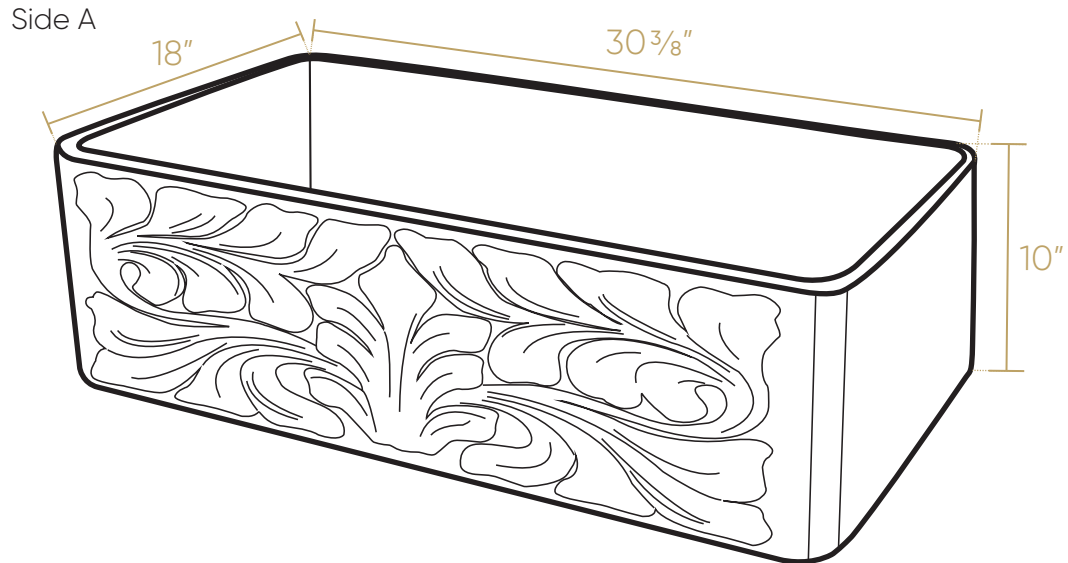

WHITEHAUS COLLECTION

WHFLGO3018

Side B

As Whitehaus Collection Farmhaus Fireclay Sinks are individually handmade, sink sizes can vary and all dimensions are approximate. We strongly recommend that your sink be supplied to your cabinetmaker prior to the fabrication of your kitchen cabinets and countertops. Cutouts are not to be made until they are checked against your sink. Whitehaus Collection recommends the use of a protective grid in the bottom of the sink to avoid potential scuffing from heavy-duty cookware.