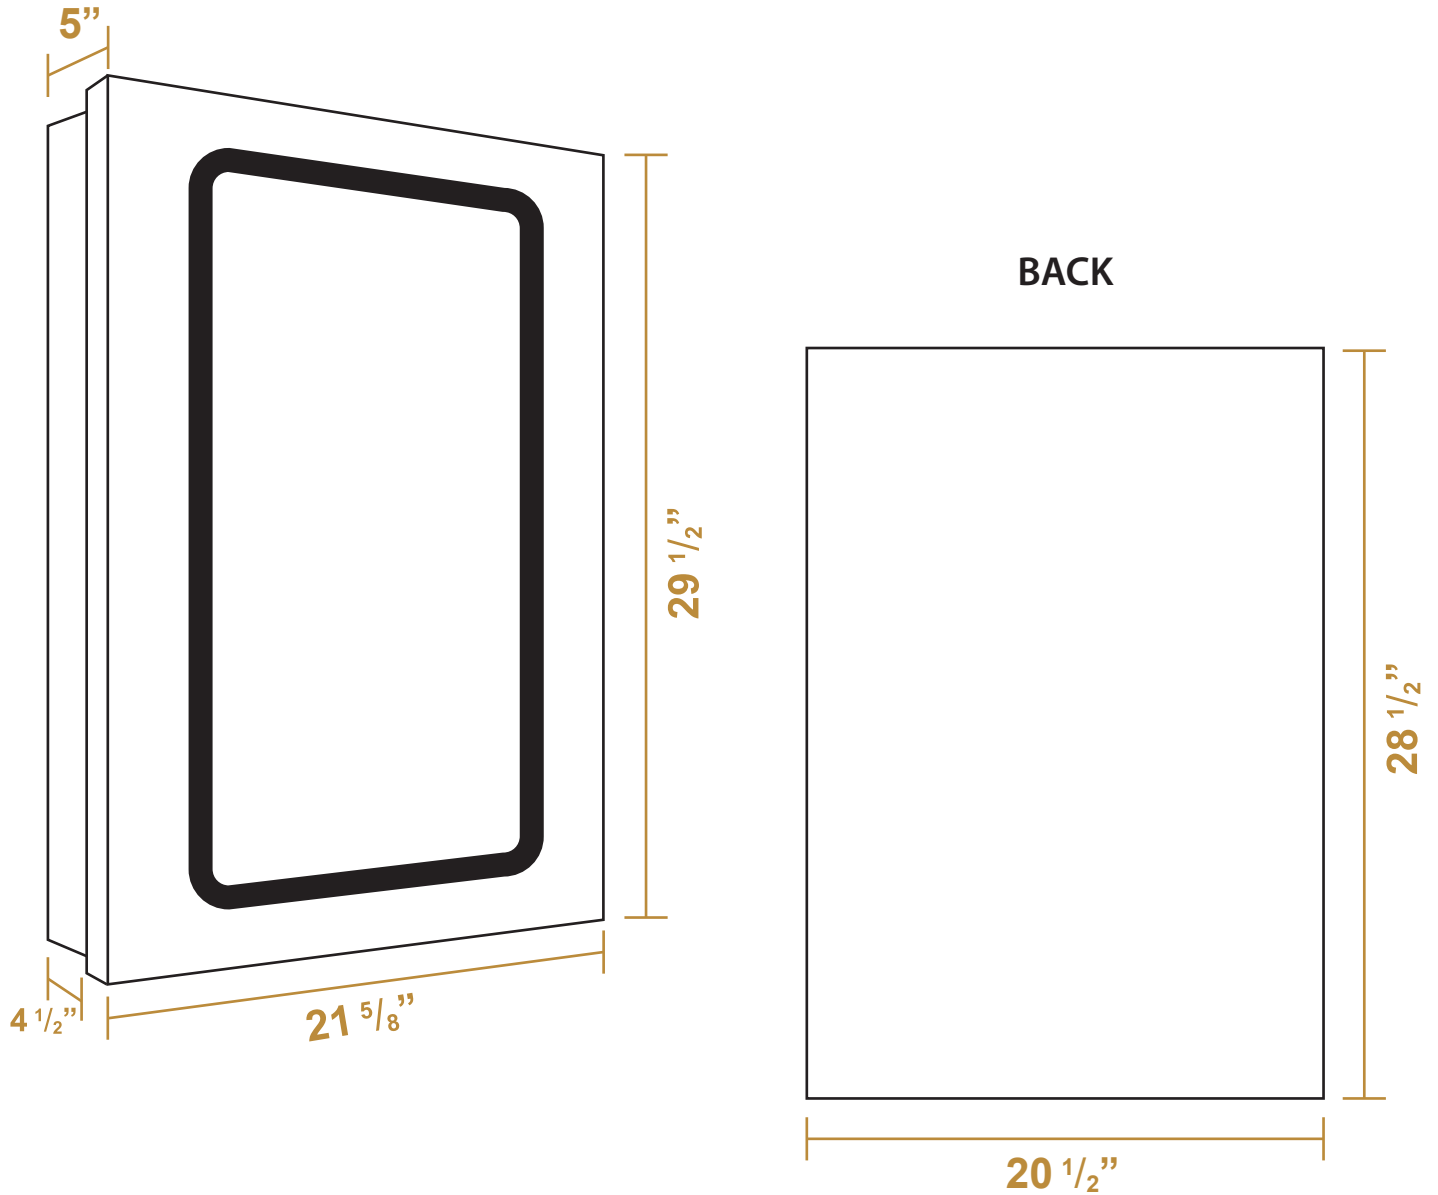

## WHKAL7055-I

**Inside Dimensions: H - 28" x W - 20" x D - 4"**  
**Depth: 4 1/2"**

**LIVE WITH STYLE!**