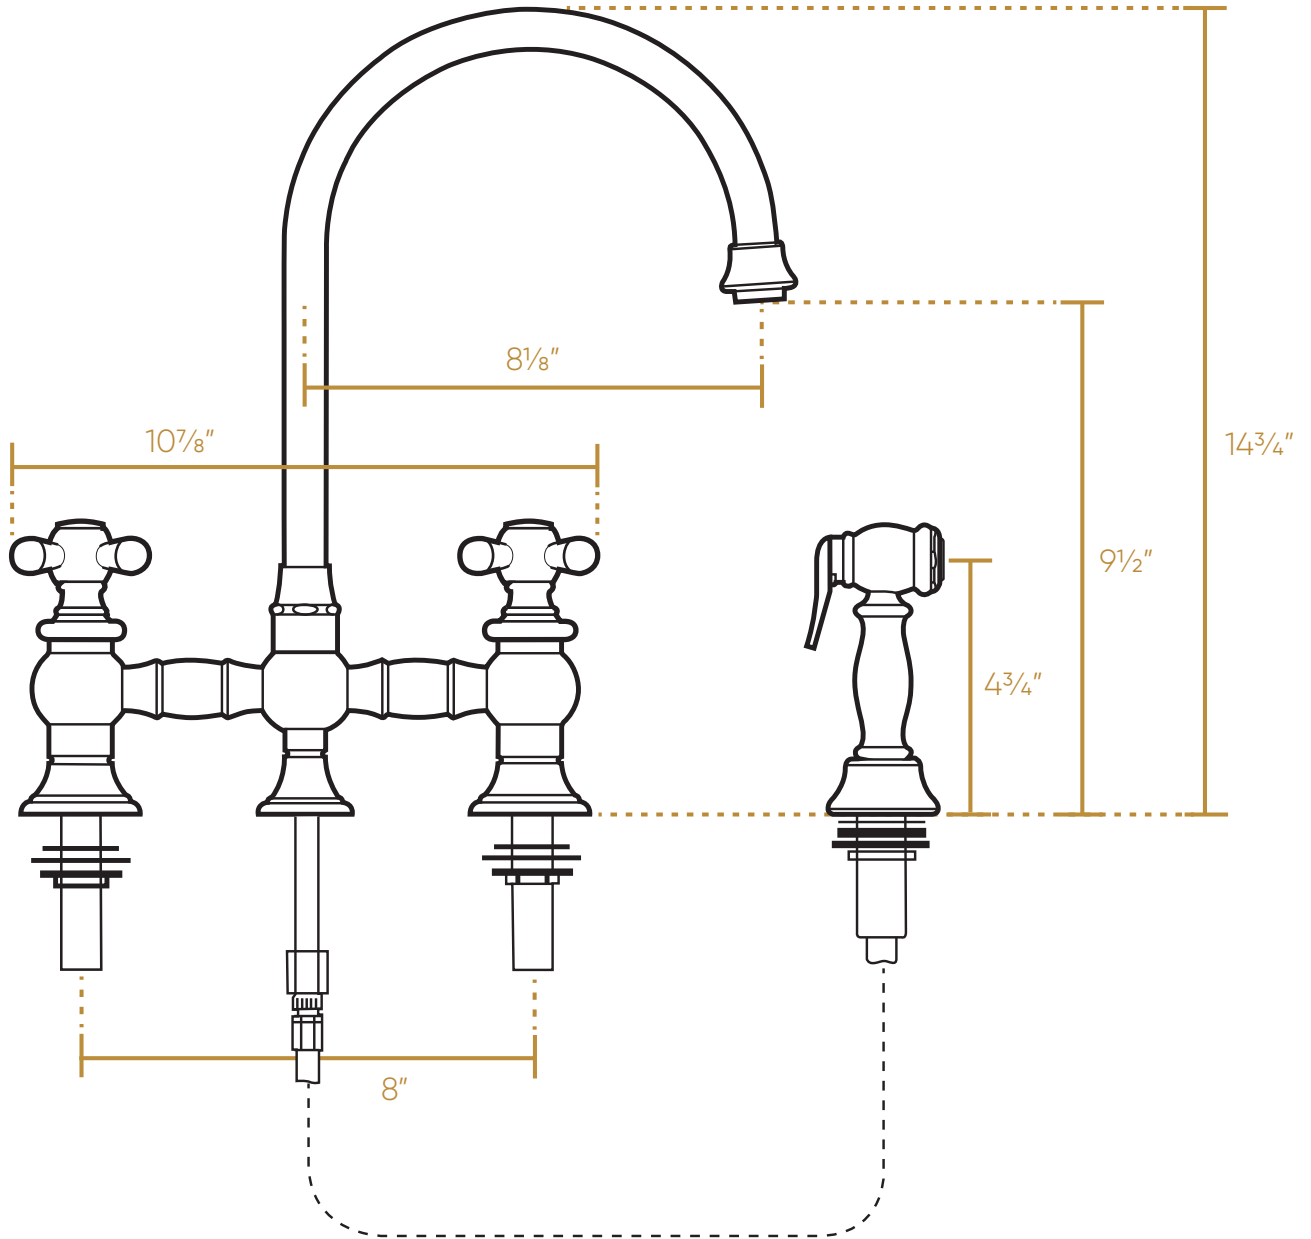

WHITEHAUS
COLLECTION

WHKBTCR3-9101-NT

Spout Reach: $8\frac{1}{8}"$

Overall Height: $14\frac{3}{4}"$

10 lbs.

LIVE WITH STYLE!