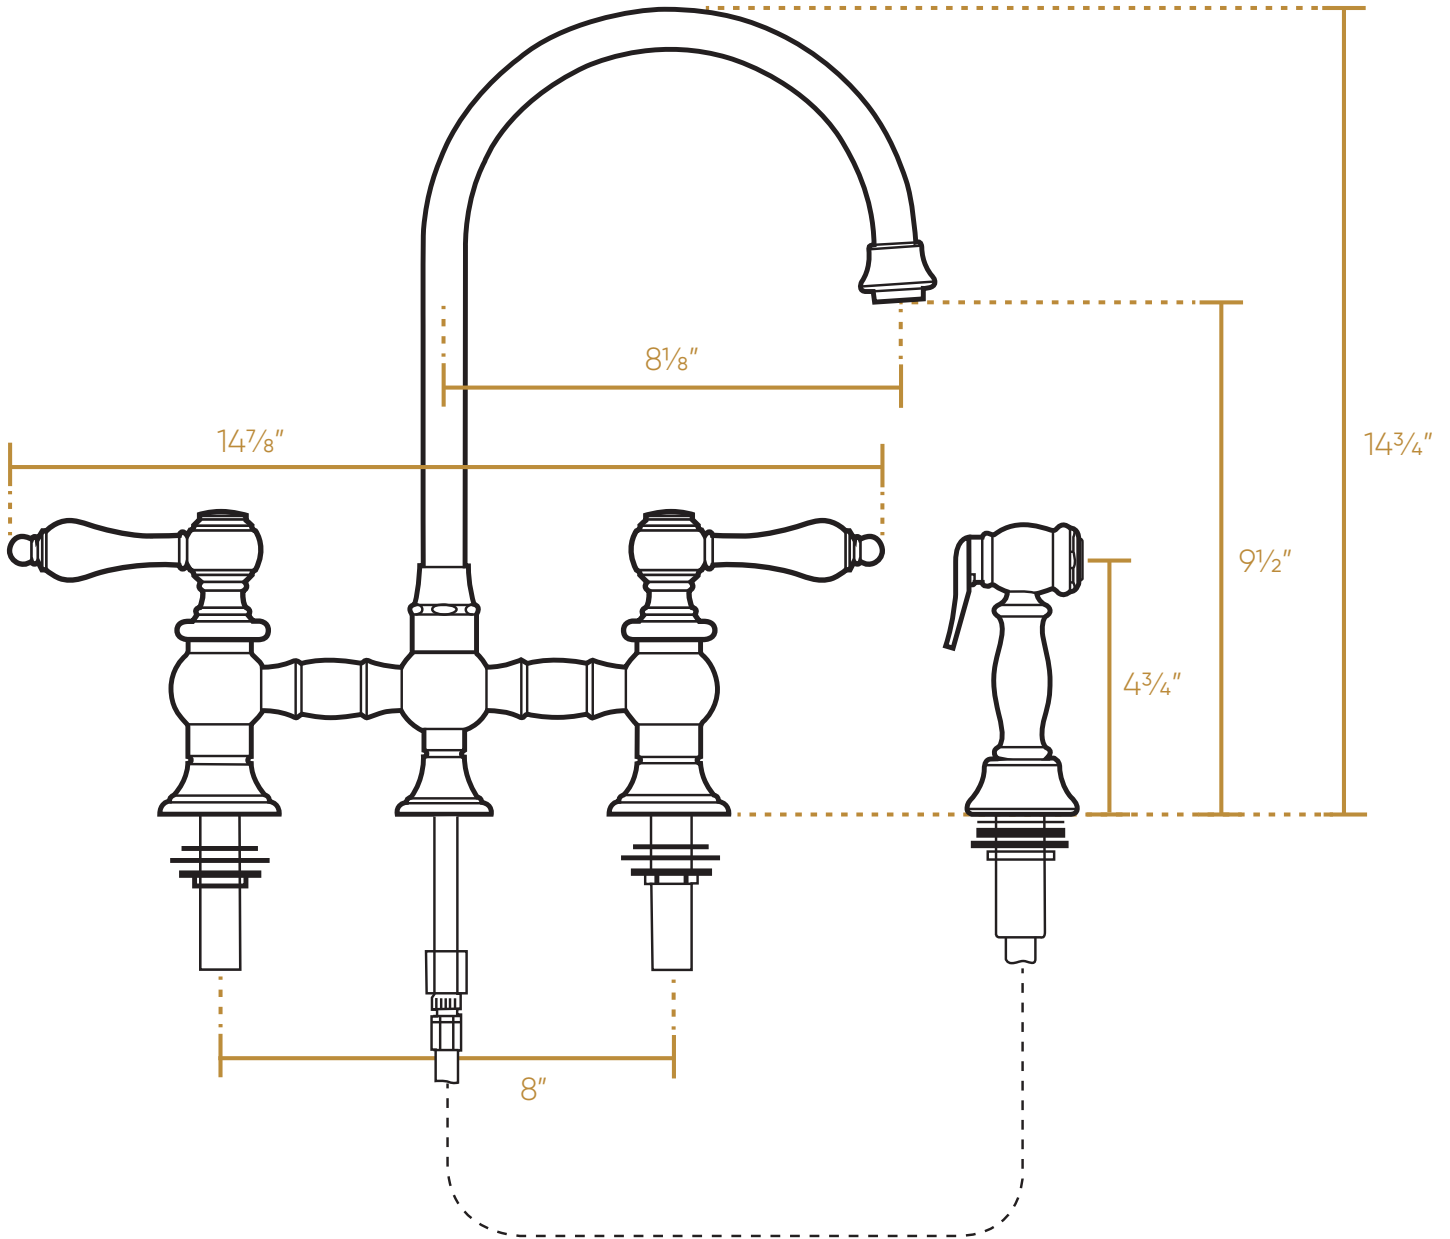

WHITEHAUS
COLLECTION

WHKBTLV3-9101-NT

Spout Reach: $8\frac{1}{8}"$

Overall Height: $14\frac{3}{4}"$

10 lbs.

LIVE WITH STYLE!