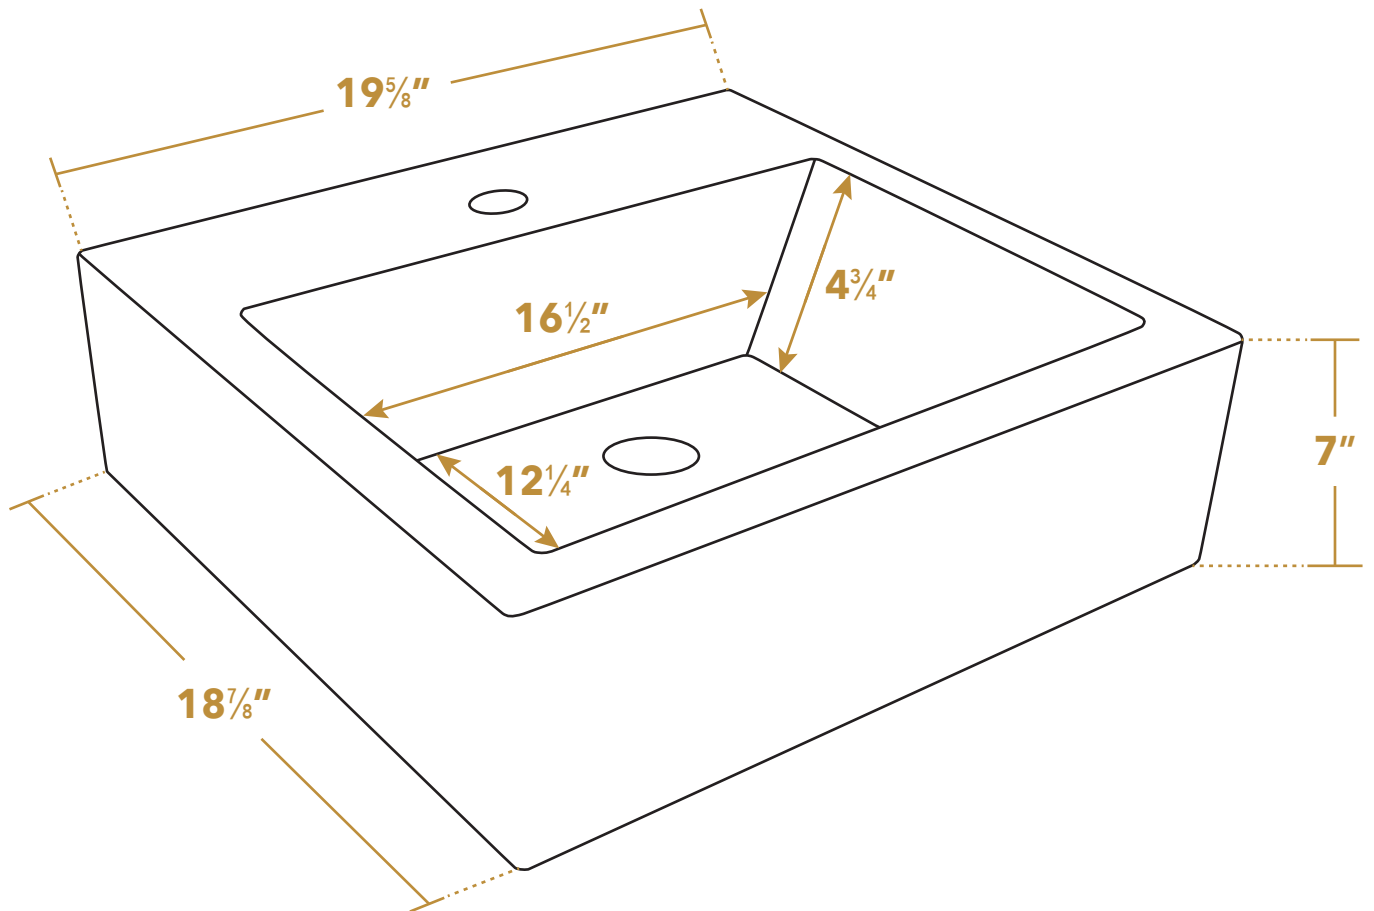

WHKN1059

Drain hole dimension: **1 3/4" dia.**

LIVE WITH STYLE!