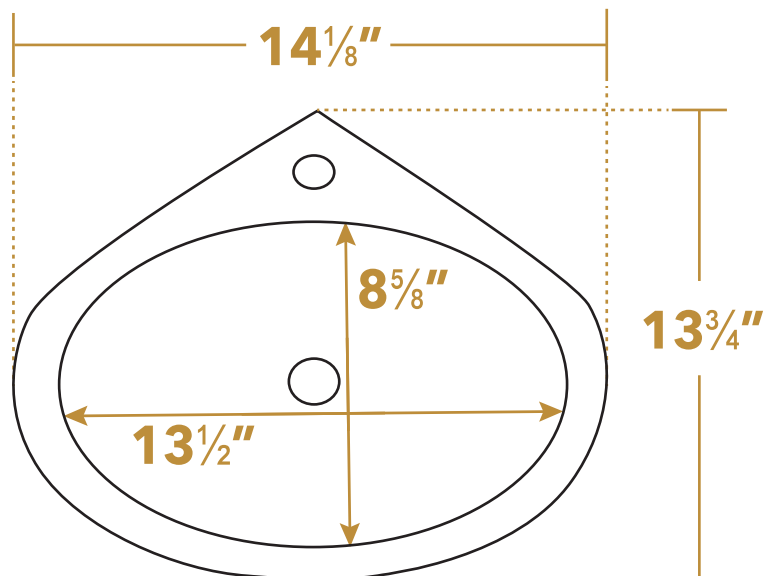

WHKN1137

FRONT

TOP

Drain hole dimension: 1 3/4" dia.

LIVE WITH STYLE!