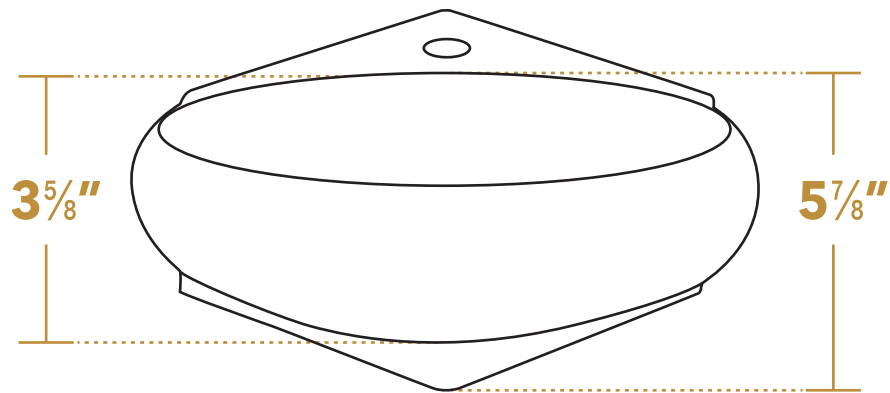

WHKN1137

FRONT

TOP

Drain hole dimension: 1 3/4" dia.

LIVE WITH STYLE!