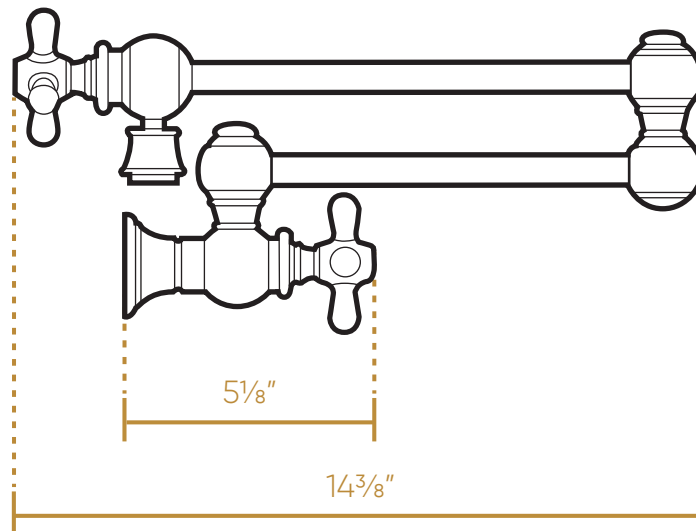

WHITEHAUS  
COLLECTION

WHKPF3-9550-NT

Spout Reach: 21 1/2"

Overall Height: 7"

10 lbs.

LIVE WITH STYLE!