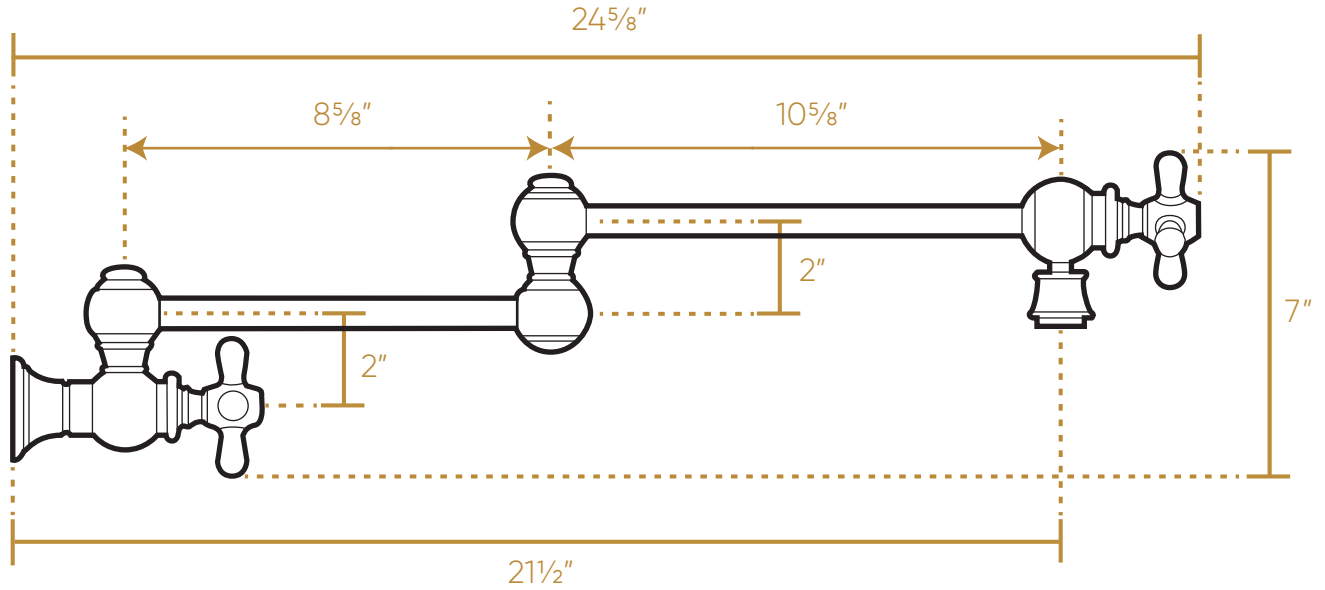

WHITEHAUS  
COLLECTION

WHKPF3-9550-NT

Spout Reach: 21 1/2"

Overall Height: 7"

10 lbs.

LIVE WITH STYLE!