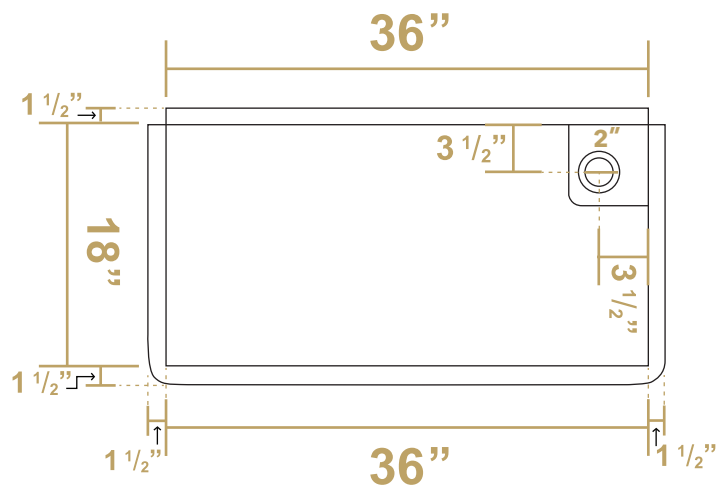

WHLS3618-NP

FRONT

SIDE

TOP

LIVE WITH STYLE!