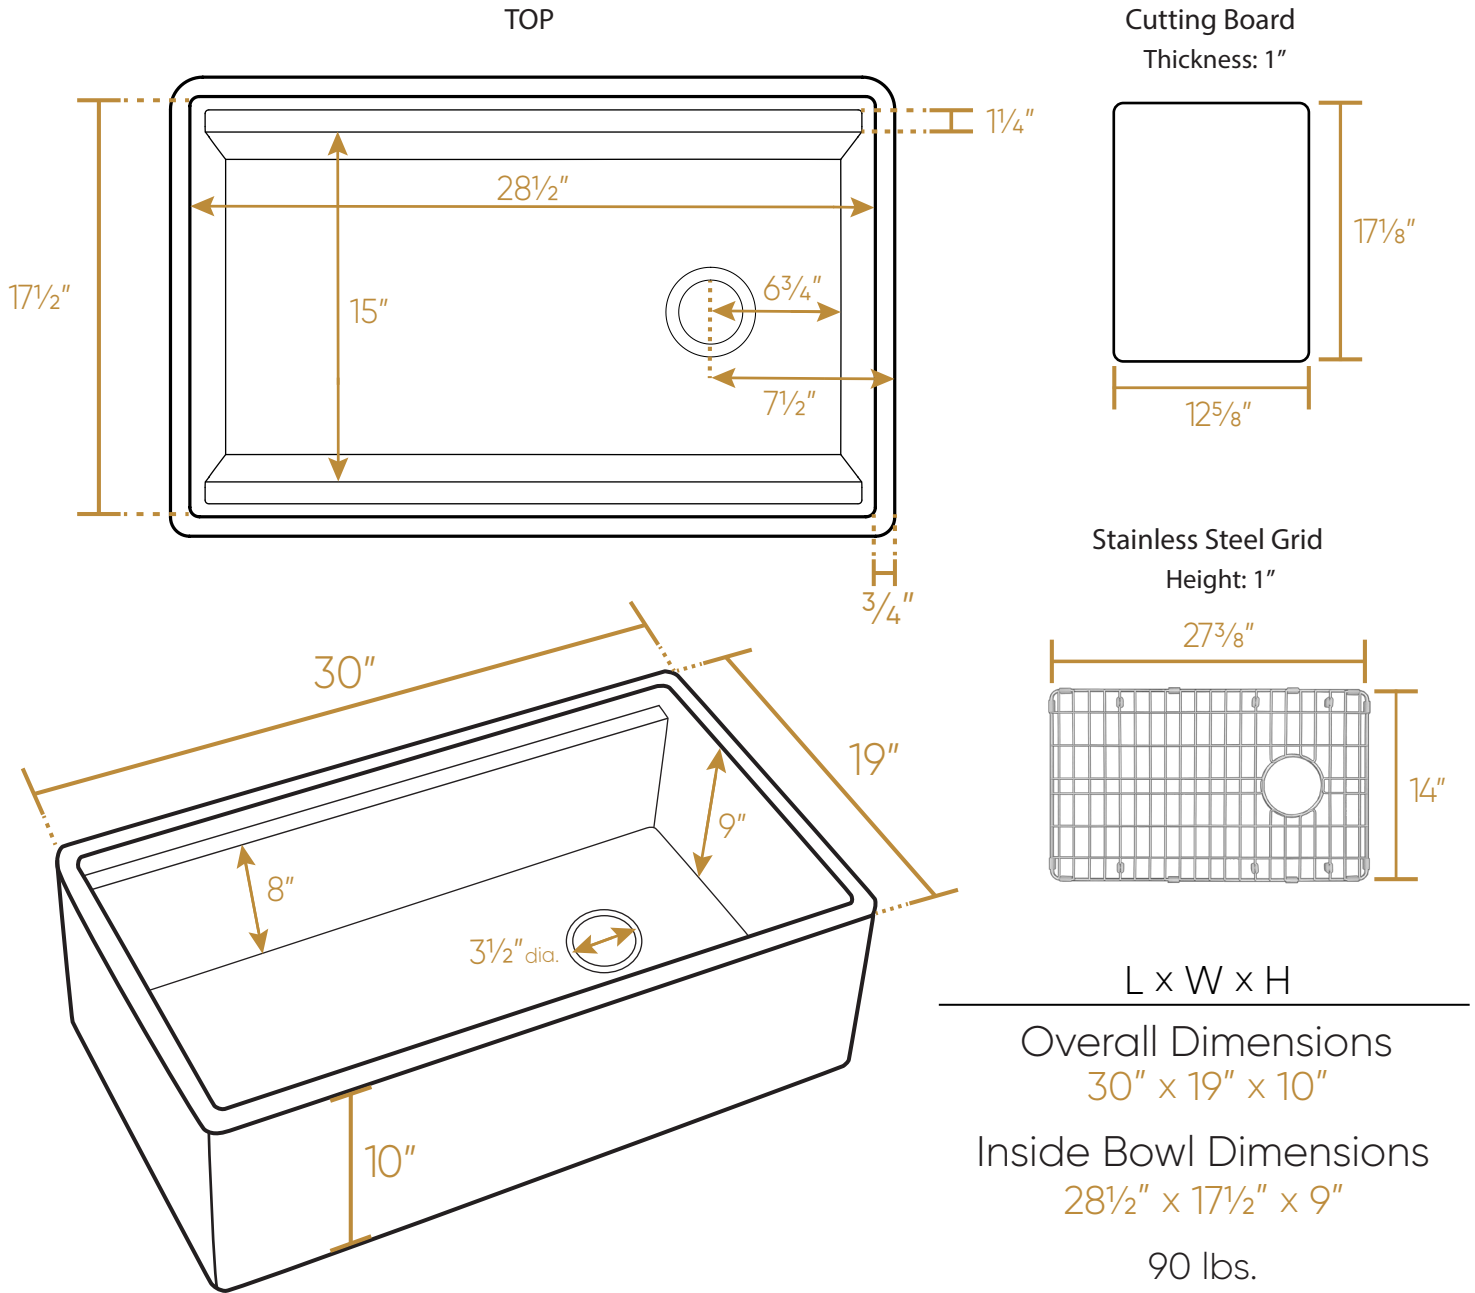

## WHLW3019

As Whitehaus Collection® Farmhaus Fireclay Sinks are individually handmade, sink sizes can vary and all dimensions are approximate. We strongly recommend that your sink be supplied to your cabinetmaker prior to the fabrication of your kitchen cabinets and countertops. Cutouts are not to be made until they are checked against your sink. Whitehaus Collection® recommends the use of a protective grid in the bottom of the sink to avoid potential scuffing from heavy-duty cookware.