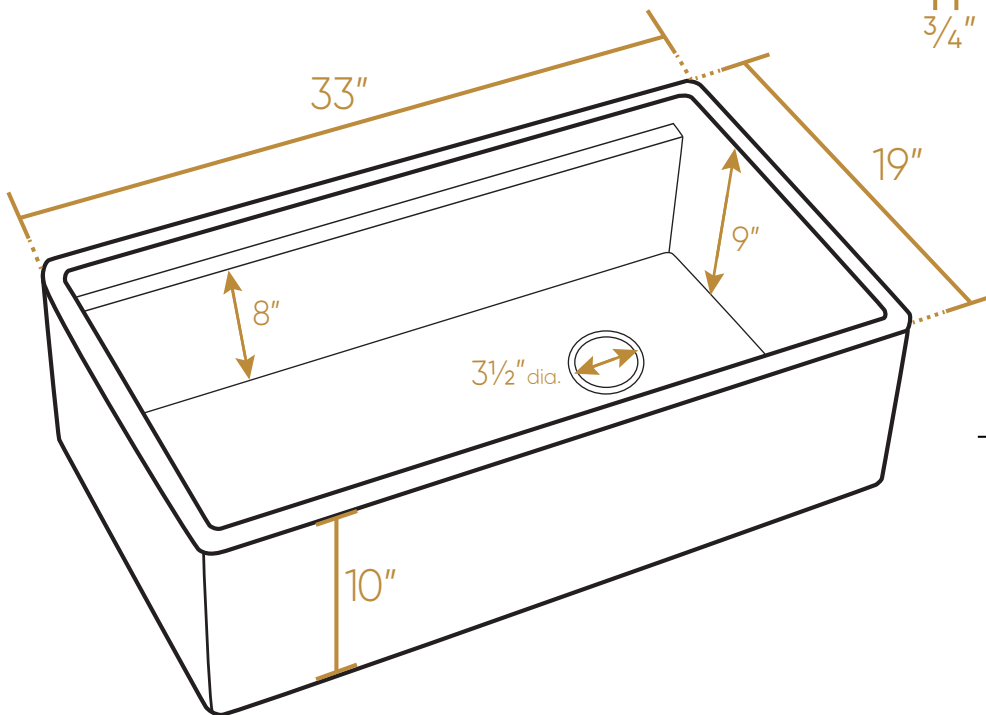

WHITEHAUS COLLECTION

WHLW3319

TOP

Cutting Board
Thickness: 1"

Stainless Steel Grid
Height: 1"

L x W x H

Overall Dimensions
33" x 19" x 10"

Inside Bowl Dimensions
31 1/2" x 17 1/2" x 9"

100 lbs.

As Whitehaus Collection® Farmhaus Fireclay Sinks are individually handmade, sink sizes can vary and all dimensions are approximate. We strongly recommend that your sink be supplied to your cabinetmaker prior to the fabrication of your kitchen cabinets and countertops. Cutouts are not to be made until they are checked against your sink. Whitehaus Collection® recommends the use of a protective grid in the bottom of the sink to avoid potential scuffing from heavy-duty cookware.