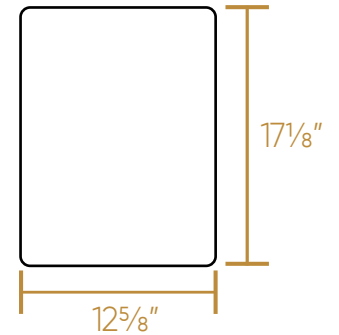

WHITEHAUS COLLECTION

WHLW3319

TOP

Cutting Board
Thickness: 1"

Stainless Steel Grid
Height: 1"

L x W x H

Overall Dimensions
33" x 19" x 10"

Inside Bowl Dimensions
31 1/2" x 17 1/2" x 9"

100 lbs.

As Whitehaus Collection® Farmhaus Fireclay Sinks are individually handmade, sink sizes can vary and all dimensions are approximate. We strongly recommend that your sink be supplied to your cabinetmaker prior to the fabrication of your kitchen cabinets and countertops. Cutouts are not to be made until they are checked against your sink. Whitehaus Collection® recommends the use of a protective grid in the bottom of the sink to avoid potential scuffing from heavy-duty cookware.