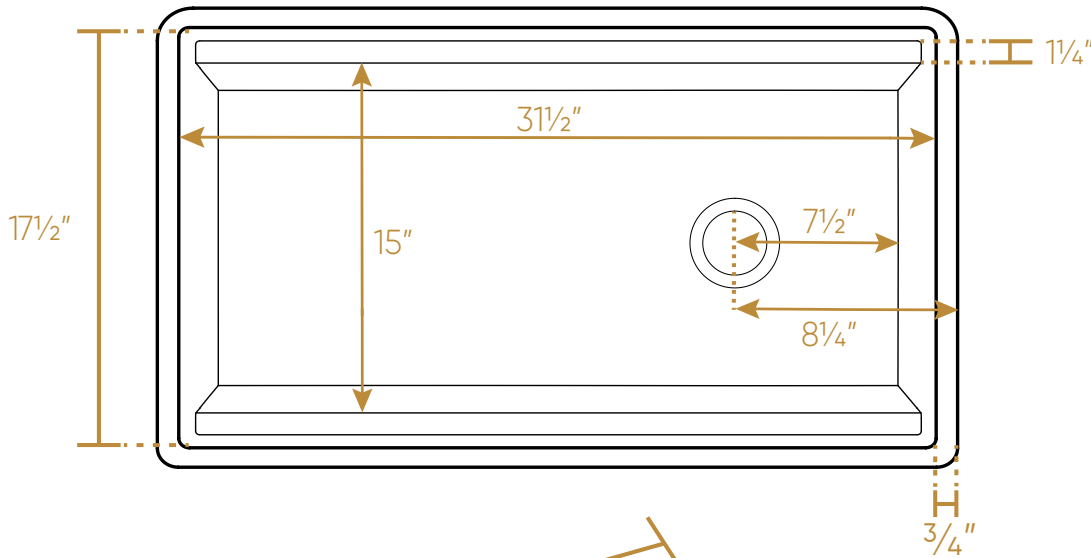

WHITEHAUS COLLECTION

WHLW3319

TOP

Cutting Board
Thickness: 1"

Stainless Steel Grid
Height: 1"

L x W x H

Overall Dimensions
33" x 19" x 10"

Inside Bowl Dimensions
31 1/2" x 17 1/2" x 9"

100 lbs.

As Whitehaus Collection® Farmhaus Fireclay Sinks are individually handmade, sink sizes can vary and all dimensions are approximate. We strongly recommend that your sink be supplied to your cabinetmaker prior to the fabrication of your kitchen cabinets and countertops. Cutouts are not to be made until they are checked against your sink. Whitehaus Collection® recommends the use of a protective grid in the bottom of the sink to avoid potential scuffing from heavy-duty cookware.