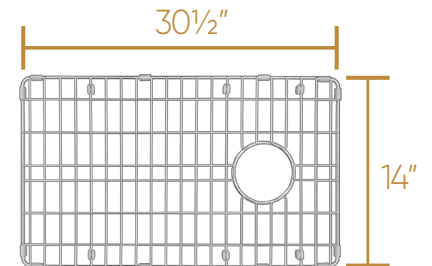

WHITEHAUS COLLECTION

WHLW3319

TOP

Cutting Board
Thickness: 1"

Stainless Steel Grid
Height: 1"

L x W x H

Overall Dimensions
33" x 19" x 10"

Inside Bowl Dimensions
31 1/2" x 17 1/2" x 9"

100 lbs.

As Whitehaus Collection® Farmhaus Fireclay Sinks are individually handmade, sink sizes can vary and all dimensions are approximate. We strongly recommend that your sink be supplied to your cabinetmaker prior to the fabrication of your kitchen cabinets and countertops. Cutouts are not to be made until they are checked against your sink. Whitehaus Collection® recommends the use of a protective grid in the bottom of the sink to avoid potential scuffing from heavy-duty cookware.