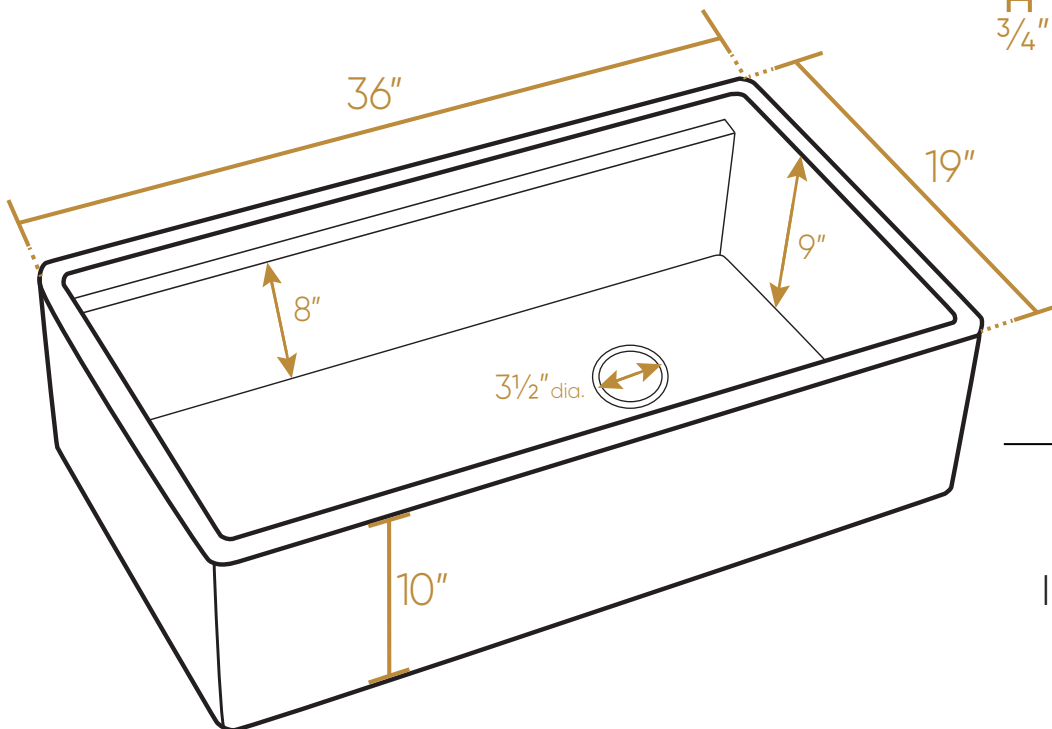

WHITEHAUS

COLLECTION

WHLW3619

TOP

Cutting Board
Thickness: 1"

Stainless Steel Grid
Height: 1"

L x W x H

Overall Dimensions

36" x 19" x 10"

Inside Bowl Dimensions

34 1/2" x 17 1/2" x 9"

106 lbs.

As Whitehaus Collection® Farmhaus Fireclay Sinks are individually handmade, sink sizes can vary and all dimensions are approximate. We strongly recommend that your sink be supplied to your cabinetmaker prior to the fabrication of your kitchen cabinets and countertops. Cutouts are not to be made until they are checked against your sink. Whitehaus Collection® recommends the use of a protective grid in the bottom of the sink to avoid potential scuffing from heavy-duty cookware.