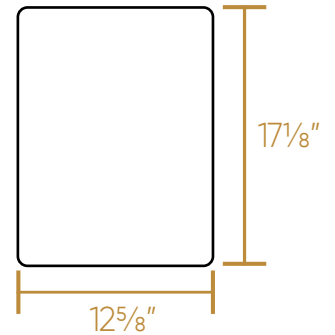

WHITEHAUS

COLLECTION

WHLW3619

TOP

Cutting Board
Thickness: 1"

Stainless Steel Grid
Height: 1"

L x W x H

Overall Dimensions

36" x 19" x 10"

Inside Bowl Dimensions

34 1/2" x 17 1/2" x 9"

106 lbs.

As Whitehaus Collection® Farmhaus Fireclay Sinks are individually handmade, sink sizes can vary and all dimensions are approximate. We strongly recommend that your sink be supplied to your cabinetmaker prior to the fabrication of your kitchen cabinets and countertops. Cutouts are not to be made until they are checked against your sink. Whitehaus Collection® recommends the use of a protective grid in the bottom of the sink to avoid potential scuffing from heavy-duty cookware.