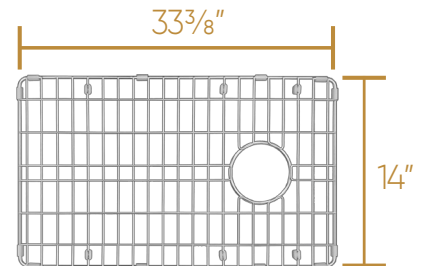

WHITEHAUS

COLLECTION

WHLW3619

TOP

Cutting Board
Thickness: 1"

Stainless Steel Grid
Height: 1"

L x W x H

Overall Dimensions

36" x 19" x 10"

Inside Bowl Dimensions

34 1/2" x 17 1/2" x 9"

106 lbs.

As Whitehaus Collection® Farmhaus Fireclay Sinks are individually handmade, sink sizes can vary and all dimensions are approximate. We strongly recommend that your sink be supplied to your cabinetmaker prior to the fabrication of your kitchen cabinets and countertops. Cutouts are not to be made until they are checked against your sink. Whitehaus Collection® recommends the use of a protective grid in the bottom of the sink to avoid potential scuffing from heavy-duty cookware.