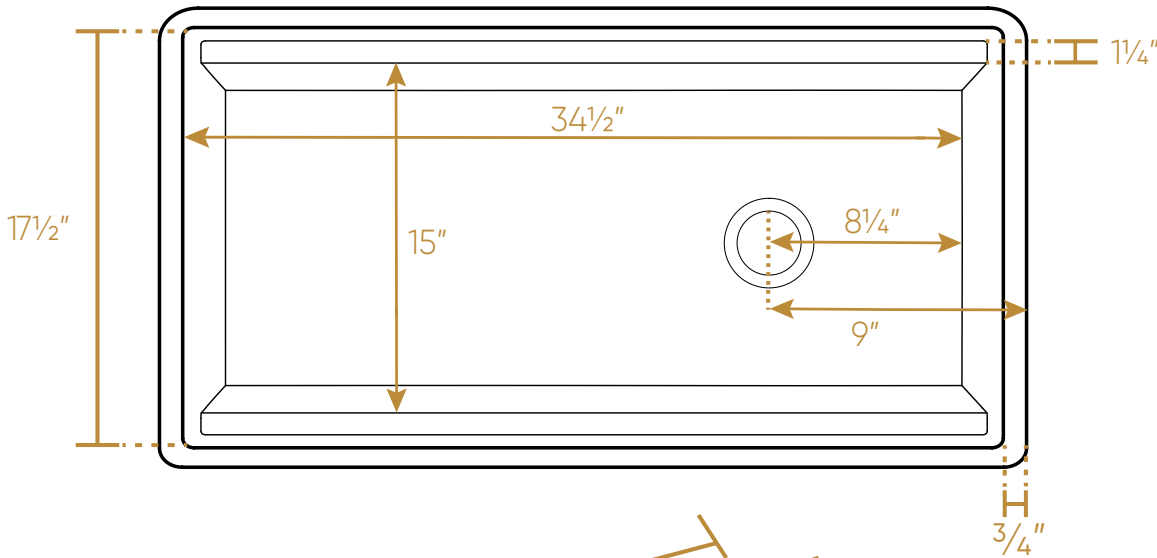

WHITEHAUS

COLLECTION

WHLW3619

TOP

Cutting Board
Thickness: 1"

Stainless Steel Grid
Height: 1"

L x W x H

Overall Dimensions

36" x 19" x 10"

Inside Bowl Dimensions

34 1/2" x 17 1/2" x 9"

106 lbs.

As Whitehaus Collection® Farmhaus Fireclay Sinks are individually handmade, sink sizes can vary and all dimensions are approximate. We strongly recommend that your sink be supplied to your cabinetmaker prior to the fabrication of your kitchen cabinets and countertops. Cutouts are not to be made until they are checked against your sink. Whitehaus Collection® recommends the use of a protective grid in the bottom of the sink to avoid potential scuffing from heavy-duty cookware.