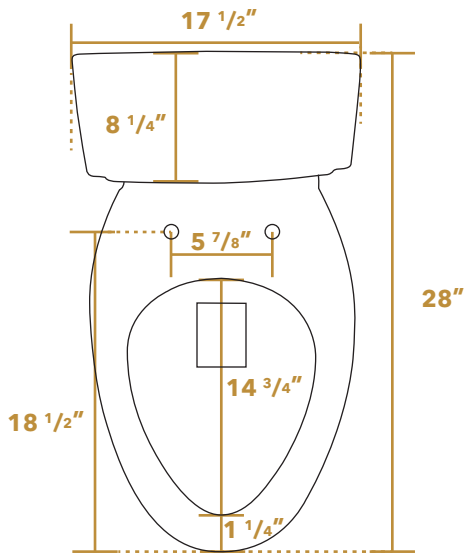

 Whitehaus®

WHMFL221-EB

SIDE

TOP

FRONT

Weight

106 LBS.

LIVE WITH STYLE!