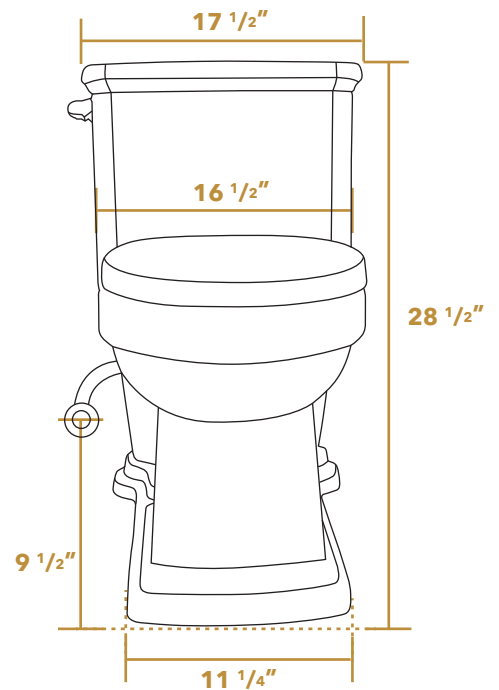

 Whitehaus®

WHMFL221-EB

SIDE

TOP

FRONT

Weight

106 LBS.

LIVE WITH STYLE!