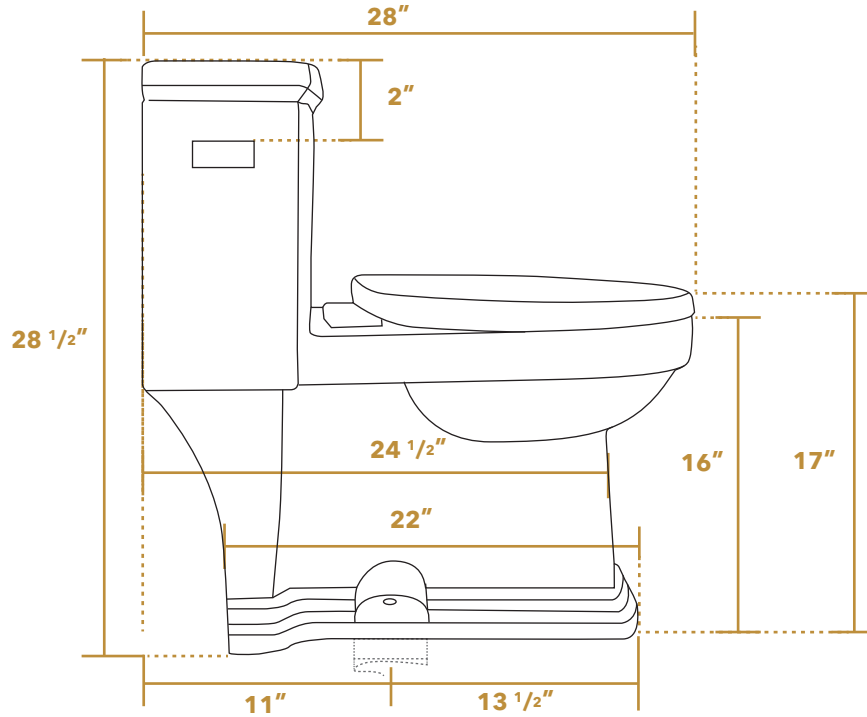

 Whitehaus®

WHMFL221-EB

SIDE

TOP

FRONT

Weight

106 LBS.

LIVE WITH STYLE!