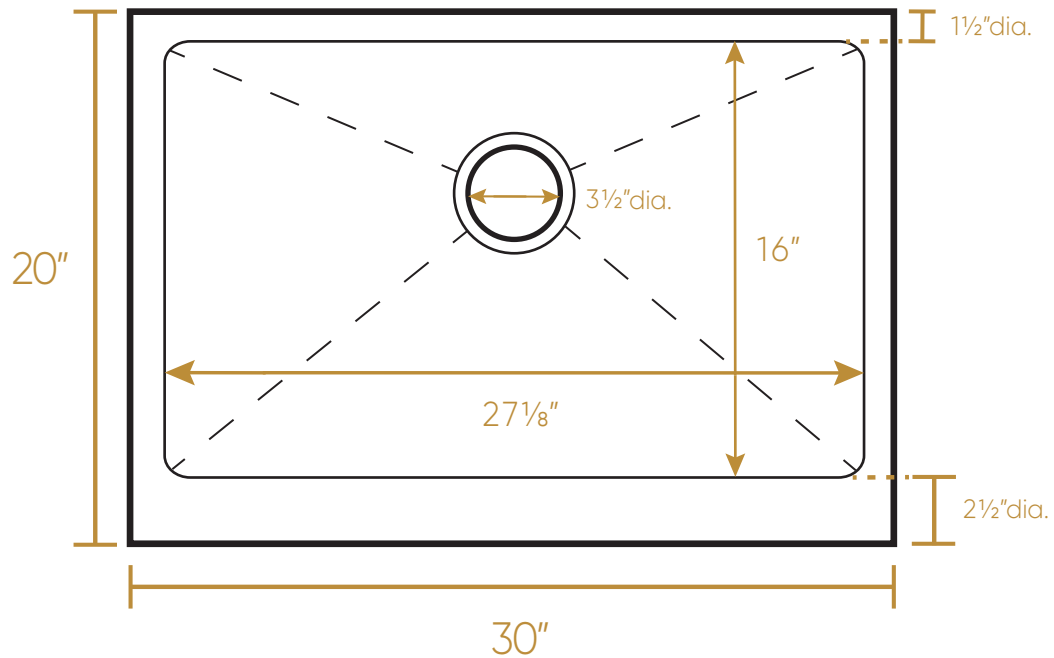

WHITEHAUS COLLECTION

WHNPL3020

TOP

SIDE

L x W x H

Overall Dimensions
30" x 20" x 10"

Inside Bowl Dimensions
27 $\frac{1}{8}$ " x 16" x 9 $\frac{3}{4}$ "

26 lbs.