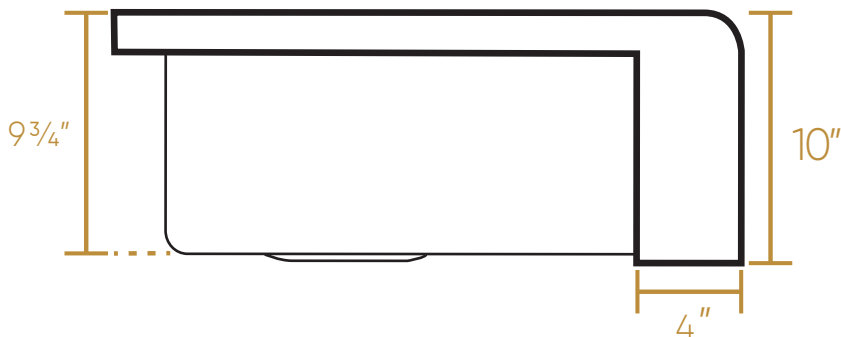

WHITEHAUS COLLECTION

WHNPL3020

TOP

SIDE

L x W x H

Overall Dimensions
30" x 20" x 10"

Inside Bowl Dimensions
27 $\frac{1}{8}$ " x 16" x 9 $\frac{3}{4}$ "

26 lbs.