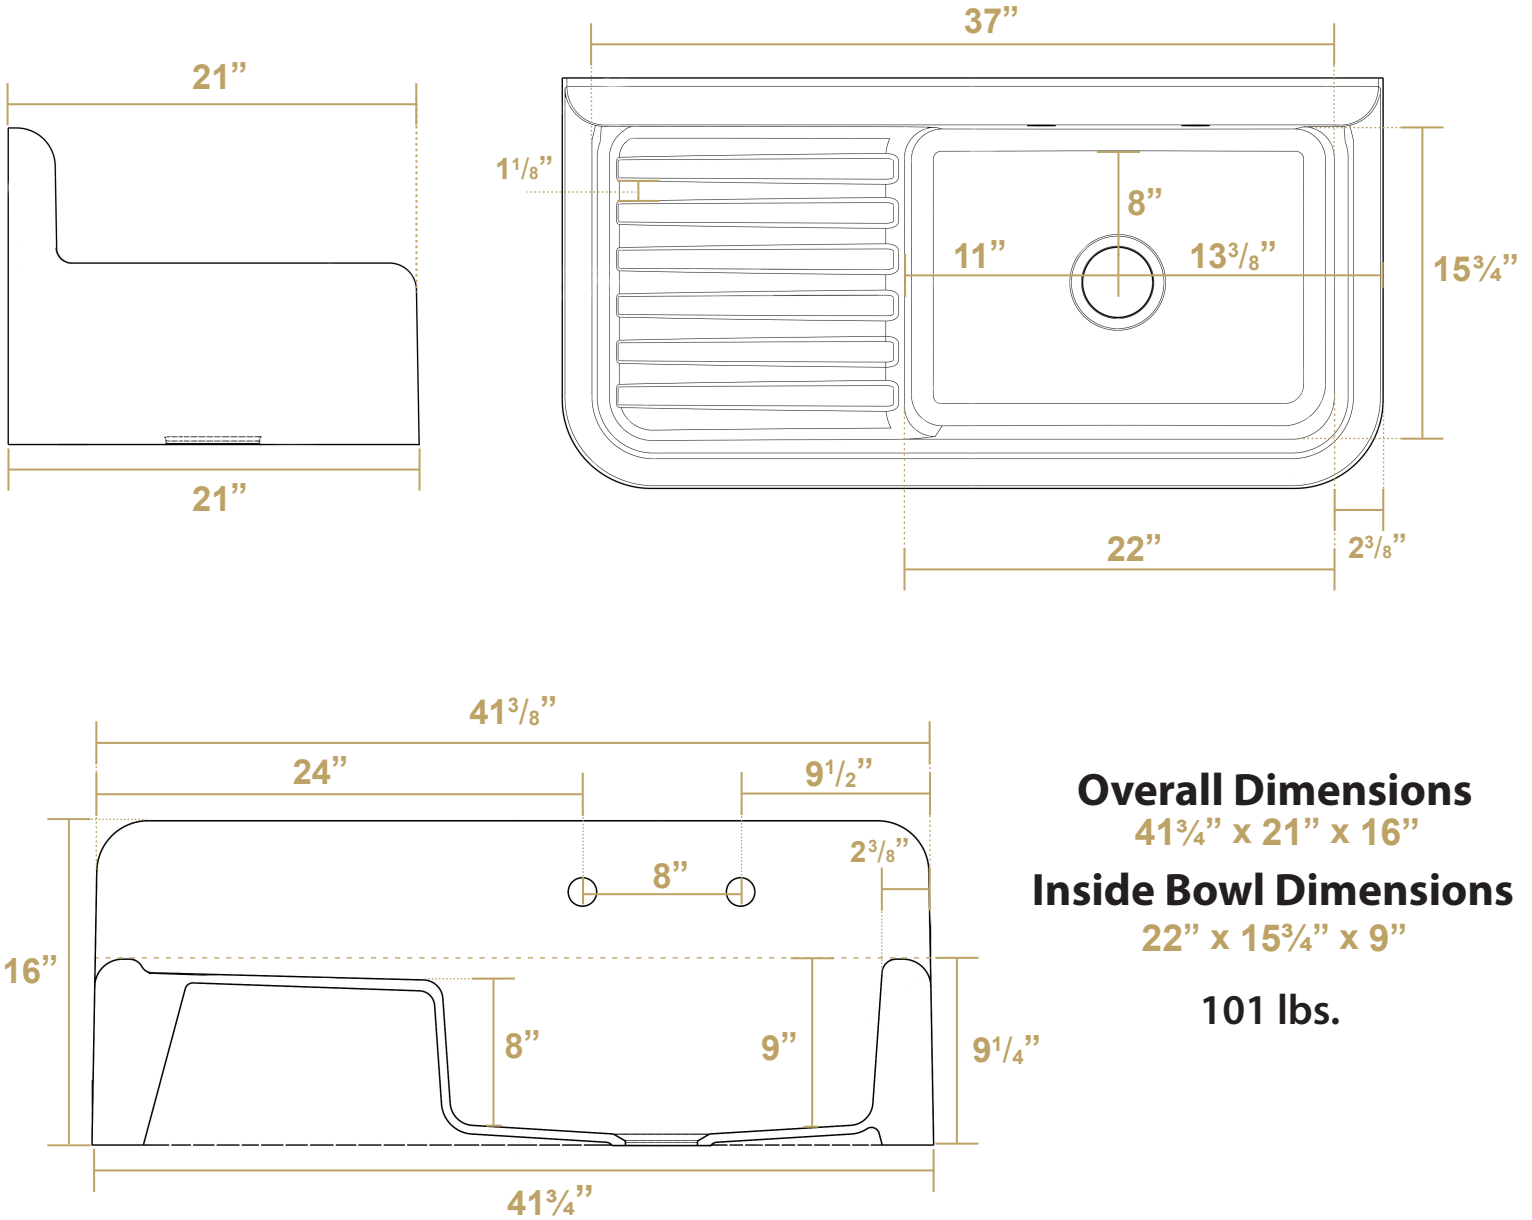

WHQD4220

Overall Dimensions

41 3/4" x 21" x 16"

Inside Bowl Dimensions

22" x 15 3/4" x 9"

101 lbs.

As Whitehaus Collection® Farmhaus Fireclay Sinks are individually handmade, sink sizes can vary and all dimensions are approximate. We strongly recommend that your sink be supplied to your cabinetmaker prior to the fabrication of your kitchen cabinets and countertops. Cutouts are not to be made until they are checked against your sink.