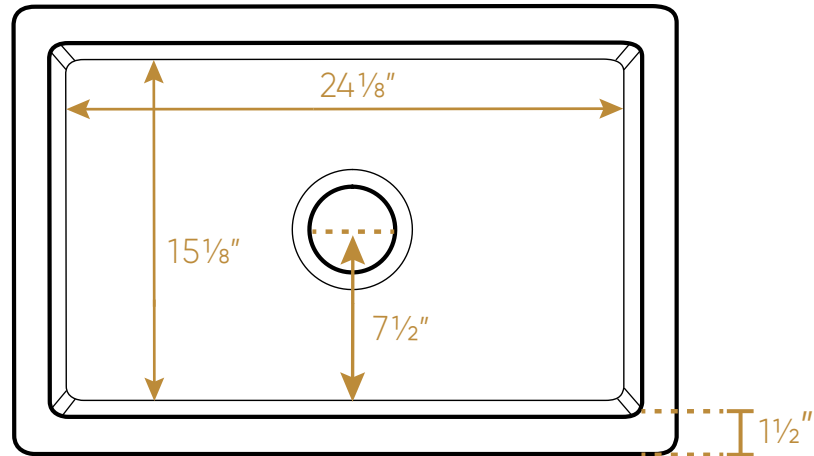

WHITEHAUS COLLECTION

WHRP2718-W

TOP

L x W x H

Overall Dimensions
27" x 18" x 10"

Inside Bowl Dimensions
24 1/8" x 15 1/8" x 9 1/8"

117 lbs.

As Whitehaus Collection Farmhaus Fireclay Sinks are individually handmade, sink sizes can vary and all dimensions are approximate. We strongly recommend that your sink be supplied to your cabinetmaker prior to the fabrication of your kitchen cabinets and countertops. Cutouts are not to be made until they are checked against your sink. Whitehaus Collection recommends the use of a protective grid in the bottom of the sink to avoid potential scuffing from heavy-duty cookware.