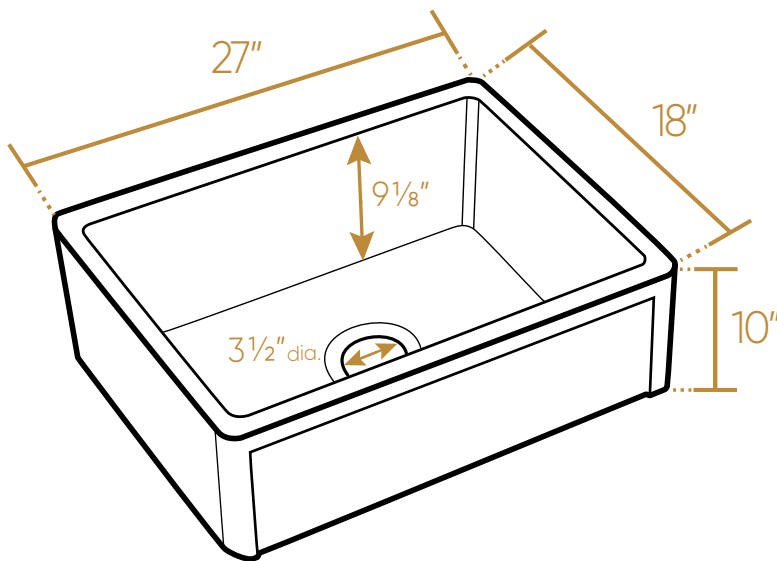

WHITEHAUS COLLECTION

WHRP2718-W

TOP

L x W x H

Overall Dimensions
27" x 18" x 10"

Inside Bowl Dimensions
24 1/8" x 15 1/8" x 9 1/8"

117 lbs.

As Whitehaus Collection Farmhaus Fireclay Sinks are individually handmade, sink sizes can vary and all dimensions are approximate. We strongly recommend that your sink be supplied to your cabinetmaker prior to the fabrication of your kitchen cabinets and countertops. Cutouts are not to be made until they are checked against your sink. Whitehaus Collection recommends the use of a protective grid in the bottom of the sink to avoid potential scuffing from heavy-duty cookware.