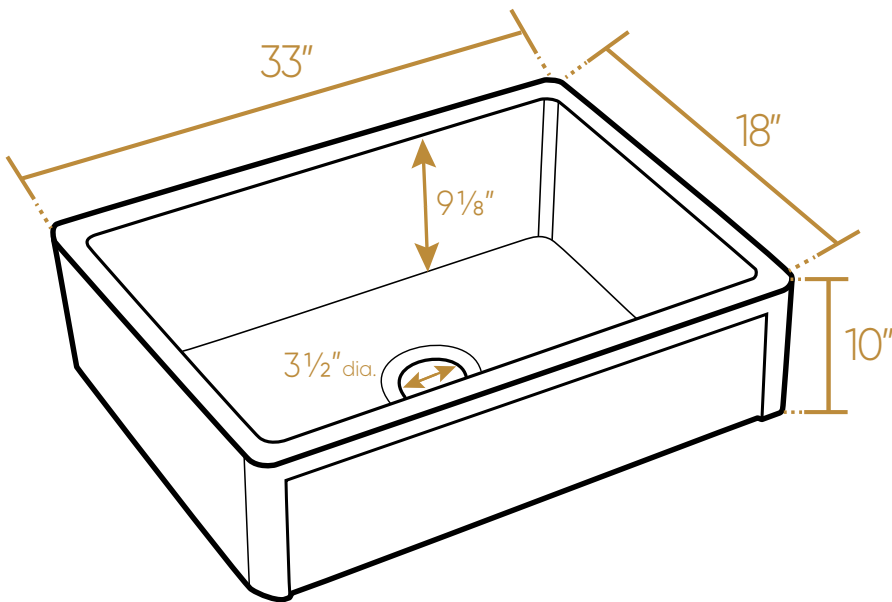

## WHRP3318-W

TOP

L x W x H

Overall Dimensions  
33" x 18" x 10"

Inside Bowl Dimensions  
30 $\frac{1}{8}$ " x 15 $\frac{1}{8}$ " x 9 $\frac{1}{8}$ "

141 lbs.

As Whitehaus Collection Farmhaus Fireclay Sinks are individually handmade, sink sizes can vary and all dimensions are approximate. We strongly recommend that your sink be supplied to your cabinetmaker prior to the fabrication of your kitchen cabinets and countertops. Cutouts are not to be made until they are checked against your sink. Whitehaus Collection recommends the use of a protective grid in the bottom of the sink to avoid potential scuffing from heavy-duty cookware.