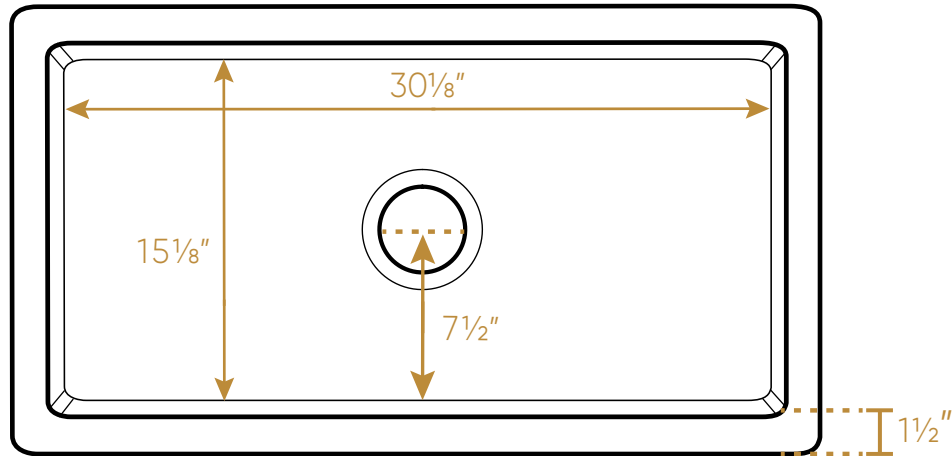

## WHRP3318-W

TOP

L x W x H

Overall Dimensions  
33" x 18" x 10"

Inside Bowl Dimensions  
30 $\frac{1}{8}$ " x 15 $\frac{1}{8}$ " x 9 $\frac{1}{8}$ "

141 lbs.

As Whitehaus Collection Farmhaus Fireclay Sinks are individually handmade, sink sizes can vary and all dimensions are approximate. We strongly recommend that your sink be supplied to your cabinetmaker prior to the fabrication of your kitchen cabinets and countertops. Cutouts are not to be made until they are checked against your sink. Whitehaus Collection recommends the use of a protective grid in the bottom of the sink to avoid potential scuffing from heavy-duty cookware.