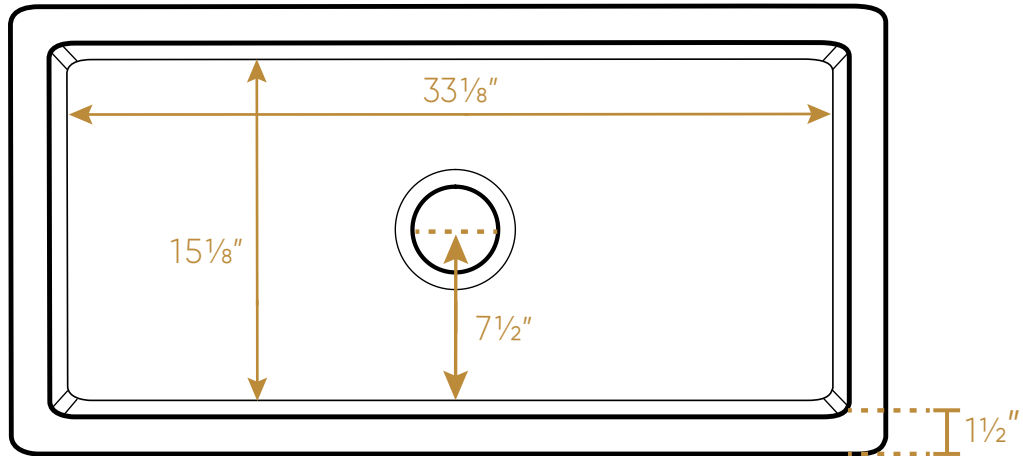

WHITEHAUS COLLECTION

WHRP3618-W

TOP

L x W x H

Overall Dimensions
36" x 18" x 10"

Inside Bowl Dimensions
33 1/8" x 15 1/8" x 9 1/8"

151 lbs.

As Whitehaus Collection Farmhaus Fireclay Sinks are individually handmade, sink sizes can vary and all dimensions are approximate. We strongly recommend that your sink be supplied to your cabinetmaker prior to the fabrication of your kitchen cabinets and countertops. Cutouts are not to be made until they are checked against your sink. Whitehaus Collection recommends the use of a protective grid in the bottom of the sink to avoid potential scuffing from heavy-duty cookware.