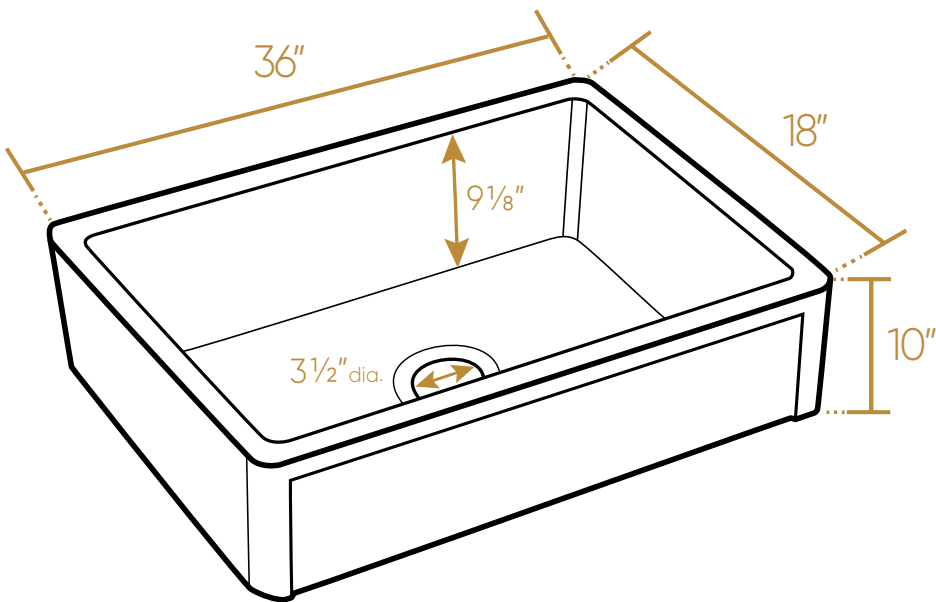

WHITEHAUS COLLECTION

WHRP3618-W

TOP

L x W x H

Overall Dimensions
36" x 18" x 10"

Inside Bowl Dimensions
33 1/8" x 15 1/8" x 9 1/8"

151 lbs.

As Whitehaus Collection Farmhaus Fireclay Sinks are individually handmade, sink sizes can vary and all dimensions are approximate. We strongly recommend that your sink be supplied to your cabinetmaker prior to the fabrication of your kitchen cabinets and countertops. Cutouts are not to be made until they are checked against your sink. Whitehaus Collection recommends the use of a protective grid in the bottom of the sink to avoid potential scuffing from heavy-duty cookware.