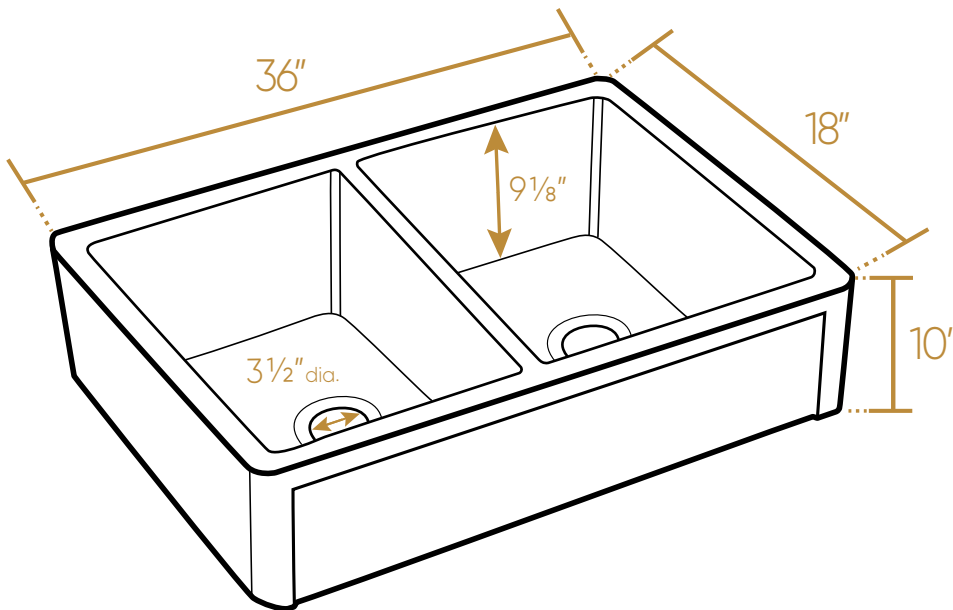

## WHRPDB3618-W

TOP

L x W x H
Overall Dimensions
36" x 18" x 10"
Inside Bowl Dimensions
15 <sup>3</sup> / <sub>4</sub> " x 15 <sup>1</sup> / <sub>8</sub> " x 9 <sup>1</sup> / <sub>8</sub> "
161 lbs.

As Whitehaus Collection Farmhaus Fireclay Sinks are individually handmade, sink sizes can vary and all dimensions are approximate. We strongly recommend that your sink be supplied to your cabinetmaker prior to the fabrication of your kitchen cabinets and countertops. Cutouts are not to be made until they are checked against your sink. Whitehaus Collection recommends the use of a protective grid in the bottom of the sink to avoid potential scuffing from heavy-duty cookware.