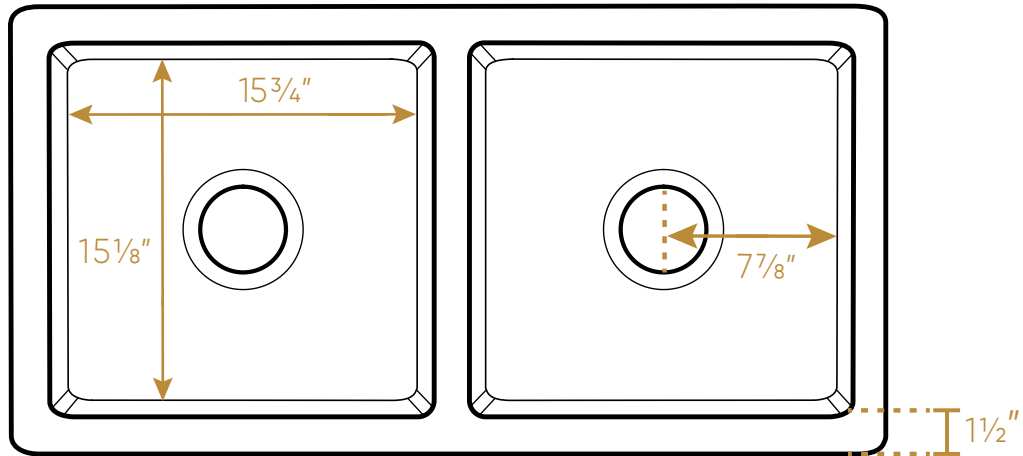

## WHRPDB3618-W

TOP

L x W x H
Overall Dimensions
36" x 18" x 10"
Inside Bowl Dimensions
15 <sup>3</sup> / <sub>4</sub> " x 15 <sup>1</sup> / <sub>8</sub> " x 9 <sup>1</sup> / <sub>8</sub> "
161 lbs.

As Whitehaus Collection Farmhaus Fireclay Sinks are individually handmade, sink sizes can vary and all dimensions are approximate. We strongly recommend that your sink be supplied to your cabinetmaker prior to the fabrication of your kitchen cabinets and countertops. Cutouts are not to be made until they are checked against your sink. Whitehaus Collection recommends the use of a protective grid in the bottom of the sink to avoid potential scuffing from heavy-duty cookware.