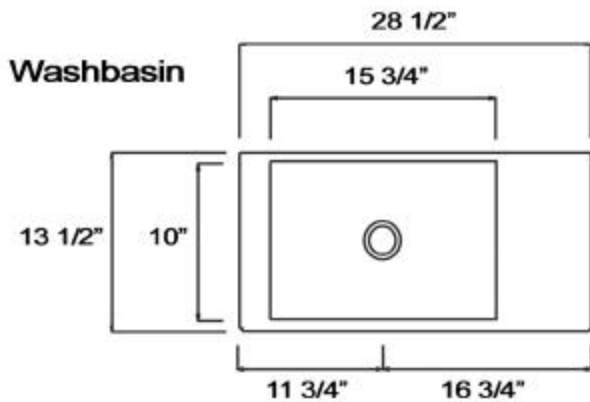

### WHTWINNG / WHTWINBL

Counter top with shelf unit and a rectangular  
above mount porcelain washbasin