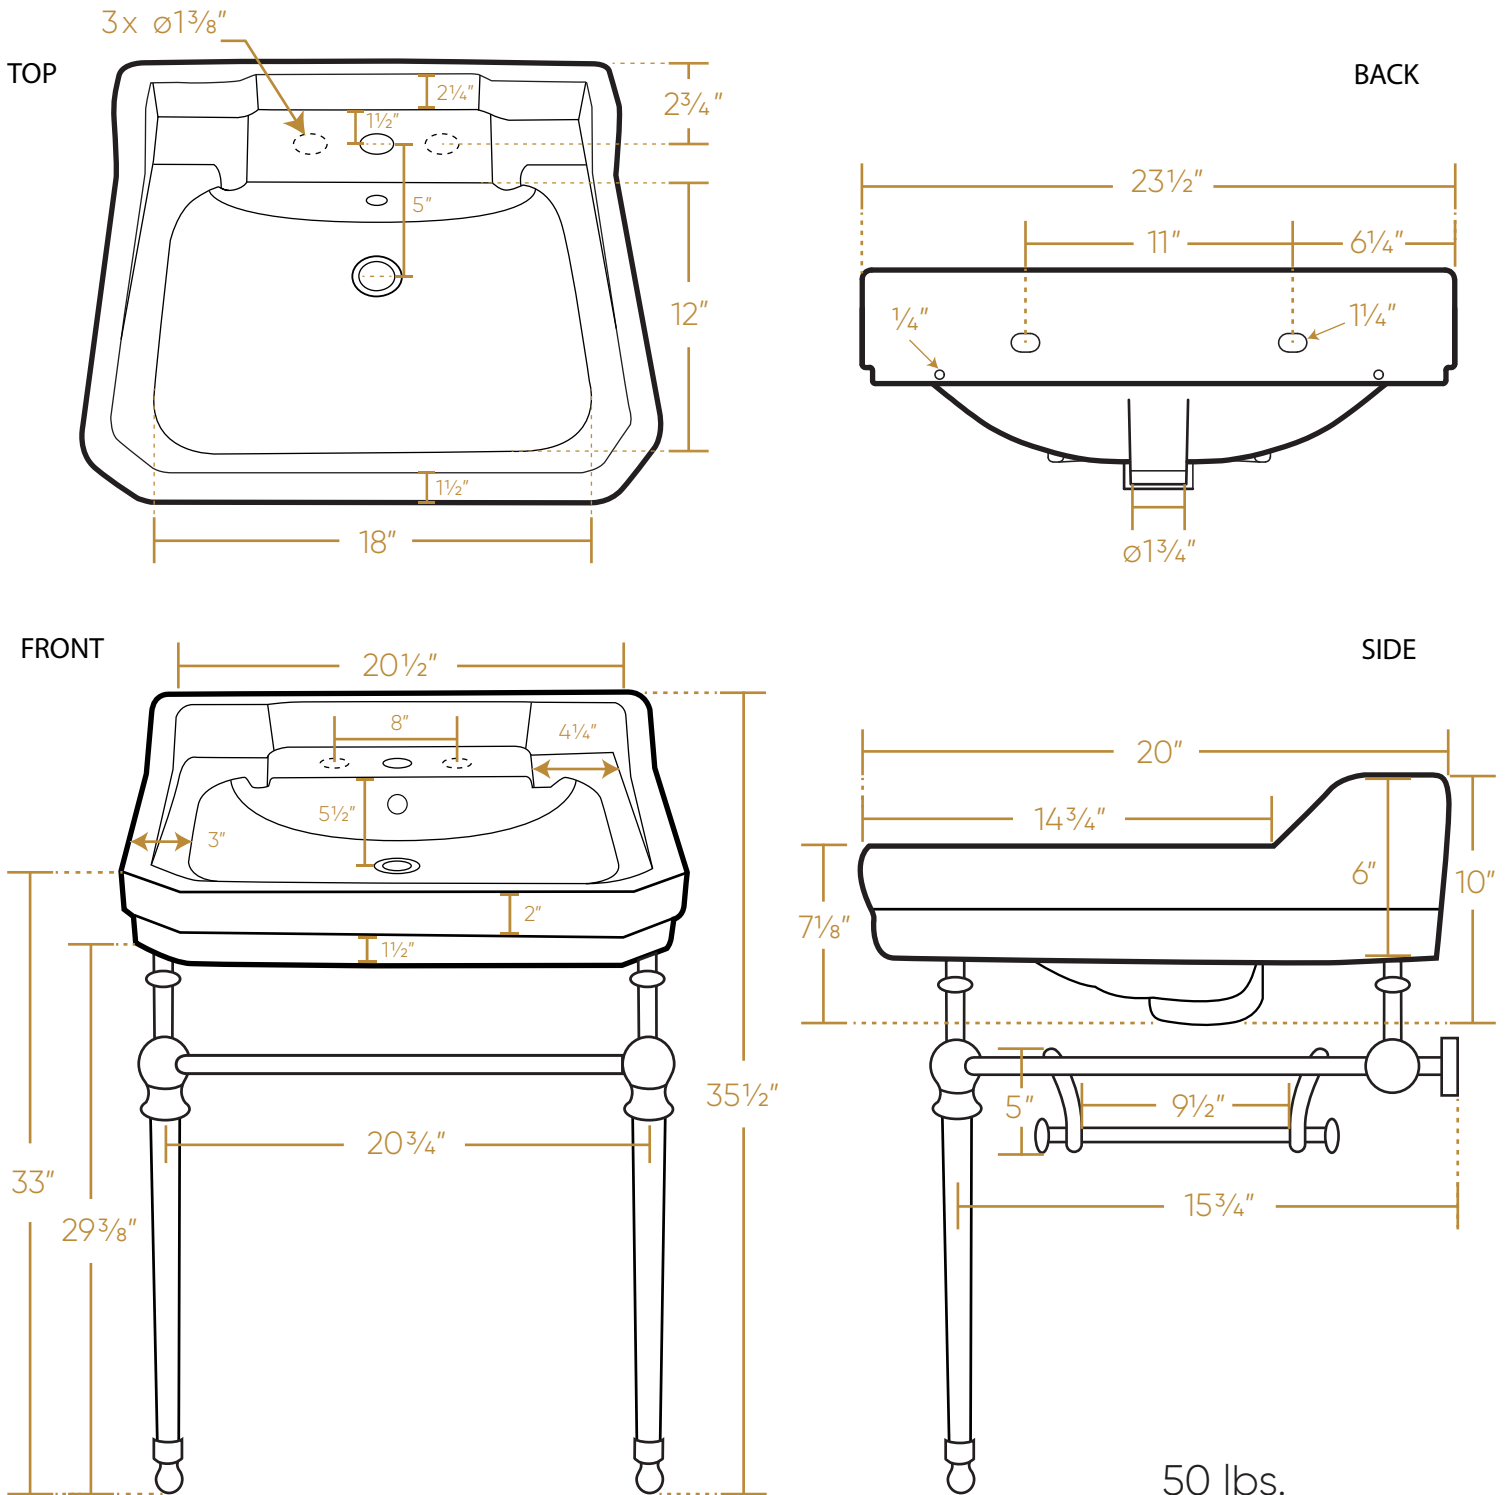

WHITEHAUS COLLECTION

WHV024-L33

NOTE: Available with a widespread (3H) or single-hole (1H) faucet drilling.

LIVE WITH STYLE!

P.O. Box 26064, West Haven, CT USA 06516 • [Toll Free Phone]: 800.527.6690
info@whitehauscollection.com • whitehauscollection.com