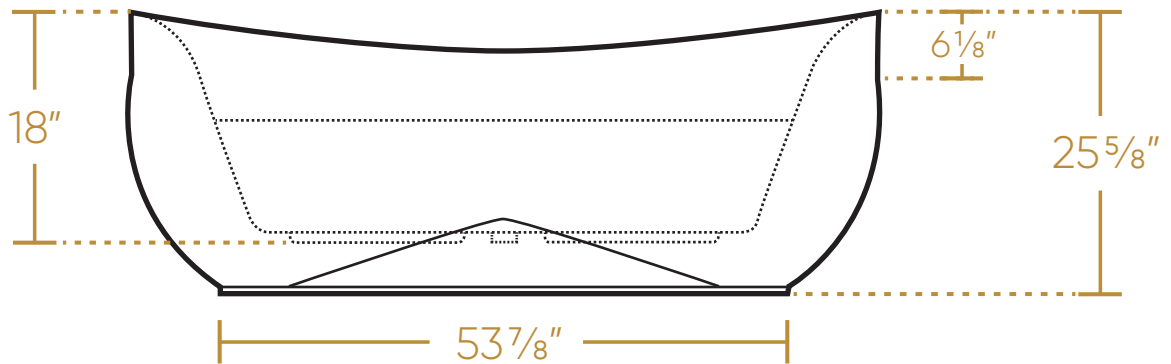

WHITEHAUS
COLLECTION

WHYB170BATH

Volume
75 1/2" gallons

LIVE WITH STYLE!