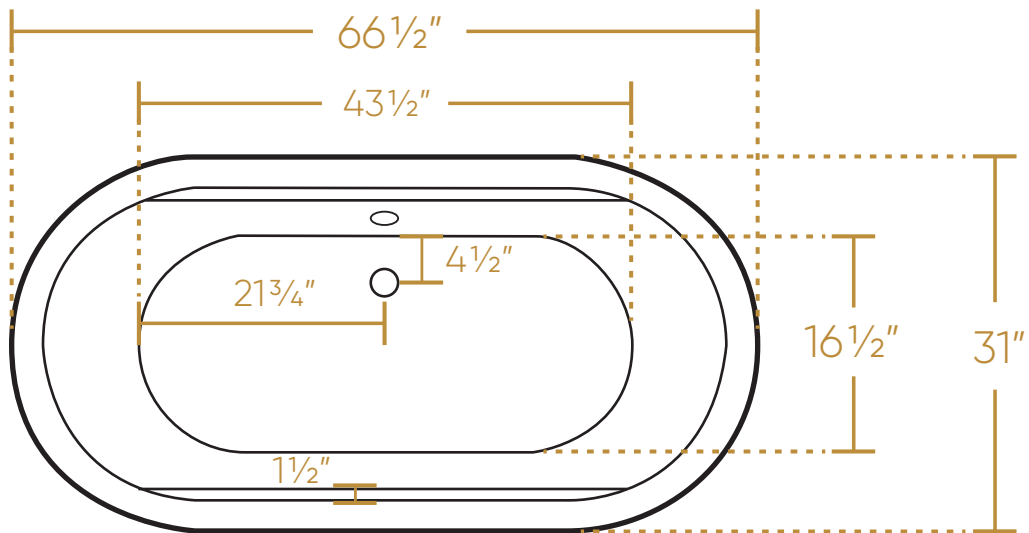

WHITEHAUS
COLLECTION

WHYB170BATH

Volume
75 1/2" gallons

LIVE WITH STYLE!